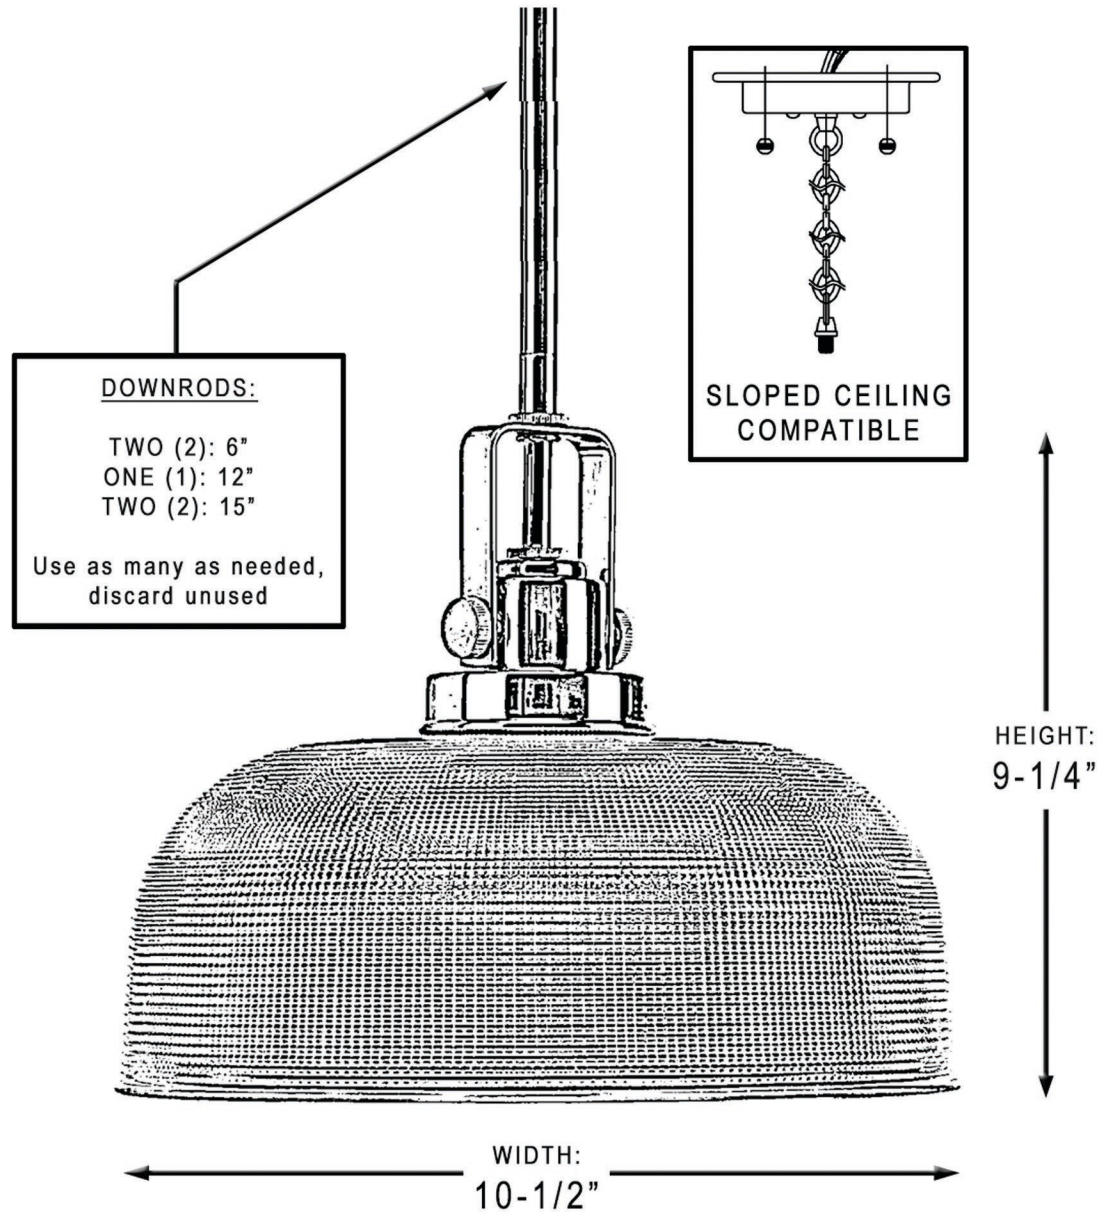

### INTERIOR PENDANT LIGHT

<b>Collection</b>	Saint-Pierre
<b>Finish</b>	Fashion Bronze
<b>Shade</b>	Clear Double Prismatic
<b>Bulb Type</b>	A19 Medium Base
<b>Bulb Wattage</b>	100W
<b>Number of Bulbs</b>	1
<b>Bulbs Included</b>	NO
<b>Certification</b>	UL
<b>Rated For</b>	Dry Locations
<b>Weight</b>	5 Pounds
<b>Chain Length</b>	8 inches
<b>Extension Rods</b>	Two 6", One 12", Two 15"
<b>Material Construction</b>	Steel