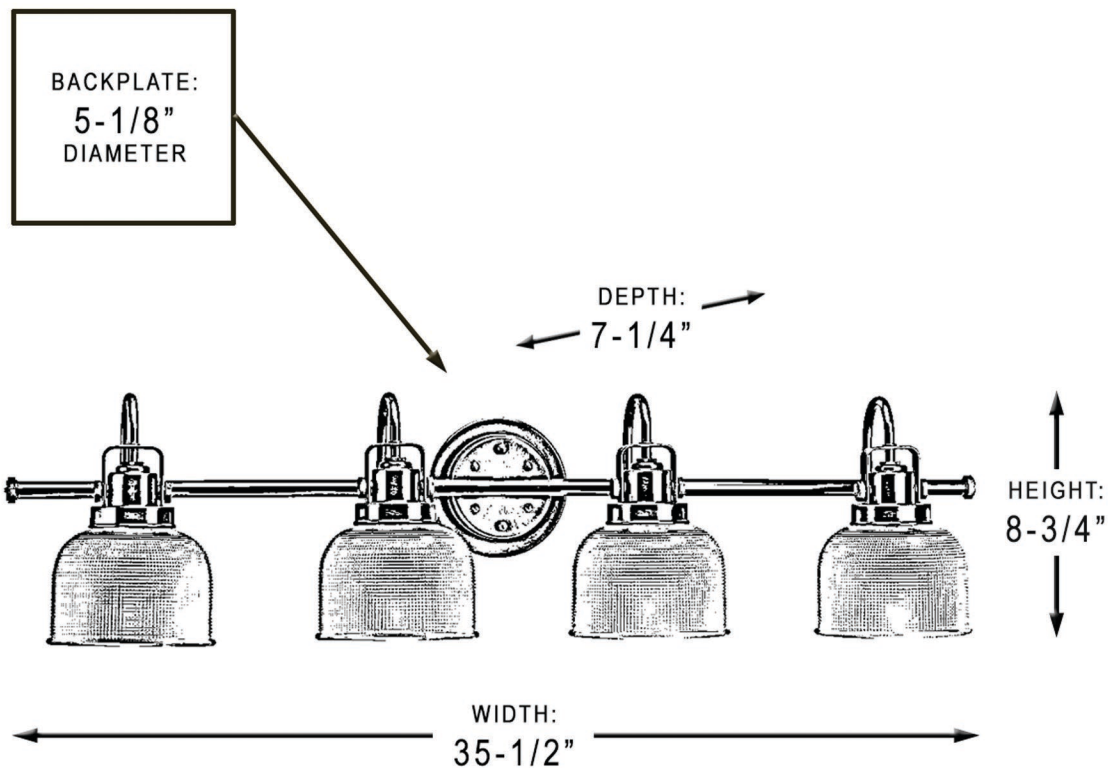

## UHP2048

INTERIOR BATHROOM FIXTURE

<b>Collection</b>	Saint-Pierre
<b>Finish</b>	Aged Nickel
<b>Shade</b>	Clear Double Prismatic
<b>Bulb Type</b>	A19 Medium Base
<b>Bulb Wattage</b>	100W
<b>Number of Bulbs</b>	4
<b>Bulbs Included</b>	NO
<b>Certification</b>	UL
<b>Rated For</b>	Damp Locations
<b>Weight</b>	10 Pounds
<b>Chain Length</b>	N/A
<b>Extension Rods</b>	N/A
<b>Material Construction</b>	Steel