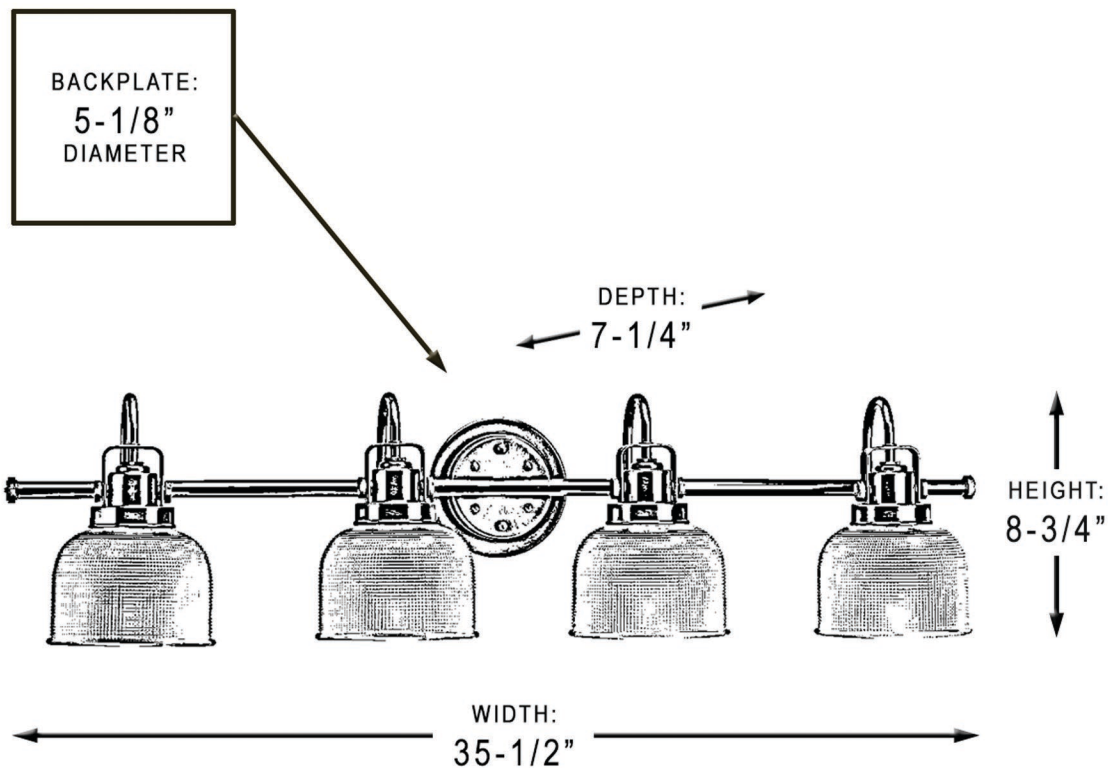

urban ambiance

UHP2046

INTERIOR BATHROOM FIXTURE

Collection	Saint-Pierre
Finish	Polished Chrome
Shade	Clear Double Prismatic
Bulb Type	A19 Medium Base
Bulb Wattage	100W
Number of Bulbs	4
Bulbs Included	NO
Certification	UL
Rated For	Damp Locations
Weight	10 Pounds
Chain Length	N/A
Extension Rods	N/A
Material Construction	Steel