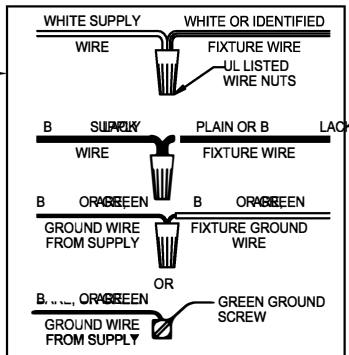

WARNING - If any Special Control Devices are used with this Fixture, Follow the Instructions Carefully to assure full compliance with N.E.C. requirements. If there are any questions, contact a Qualified Electrical Contractor.

WARNING - This product contains chemicals known to the State of California to cause cancer, birth defects and /or other reproductive harm. Thoroughly wash hands after installing, handling, cleaning, or otherwise touching this product.

CAUTION - All glass is fragile, use care when handling Glass component(s) and or Lamp(s).

ASSEMBLY STEPS:
PASOS PARA ENSAMBLAR:
MODE D'ASSEMBLAGE:

1. D,E → A
2. B,A → C
3. F → G
4. H,J → D
5. L,M → K
6. N → K

**B, C, G & N
(NOT FURNISHED)
(NO INCLUIDA)
(NON FOURNIE)**

UHP2040, UHP2041, UHP2042