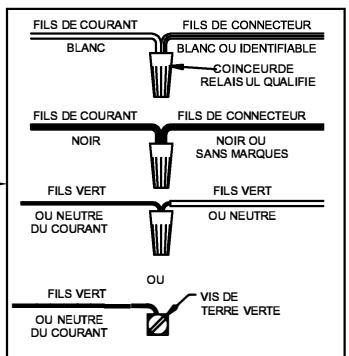

WARNING - If any Special Control Devices are used with this Fixture, Follow the Instructions Carefully to assure full compliance with N.E.C. requirements. If there are any questions, contact a Qualified Electrical Contractor.

WARNING - This product contains chemicals known to the State of California to cause cancer, birth defects and /or other reproductive harm. Thoroughly wash hands after installing, handling, cleaning, or otherwise touching this product.

CAUTION - All glass is fragile, use care when handling Glass component(s) and or Lamp(s).

ASSEMBLY STEPS:
PASOS PARA ENSAMBLAR:
MODE D'ASSEMBLAGE:

1. D,E → A
2. B,A → C
3. F → G
4. H,J → D
5. L,M → K
6. N → K

**B, C, G & N
(NOT FURNISHED)
(NO INCLUIDA)
(NON FOURNIE)**

UHP2040, UHP2041, UHP2042