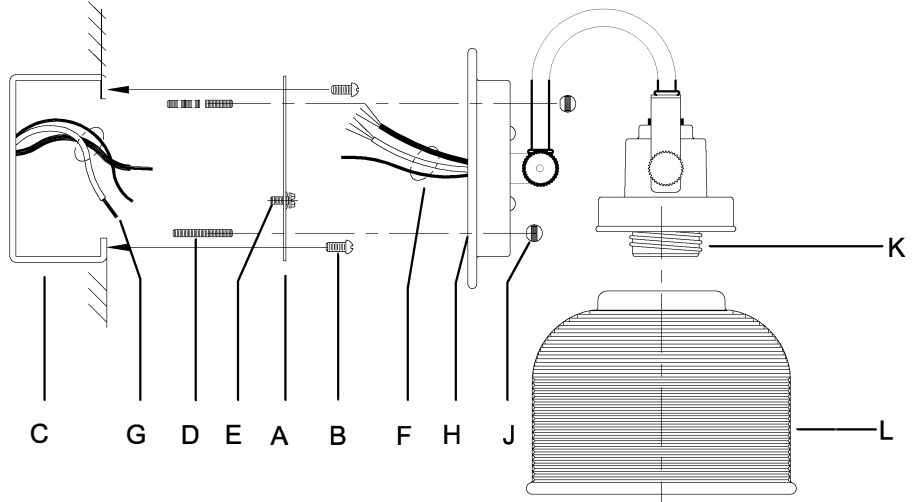

WARNING - If any Special Control Devices are used with this Fixture, Follow the Instructions Carefully to assure full compliance with N.E.C. requirements. If there are any questions, contact a Qualified Electrical Contractor.

WARNING - This product contains chemicals known to the State of California to cause cancer, birth defects and /or other reproductive harm. Thoroughly wash hands after installing, handling, cleaning, or otherwise touching this product.

CAUTION - All glass is fragile, use care when handling Glass component(s) and or Lamp(s).

ASSEMBLY STEPS:
PASOS PARA ENSAMBLAR:
MODE D'ASSEMBLAGE:

1. D,E → A
2. B,A → C
3. F → G
4. H,J → D
5. L,M → K
6. N → K

**B, C, G & N
(NOT FURNISHED)
(NO INCLUIDA)
(NON FOURNIE)**

UHP2040, UHP2041, UHP2042