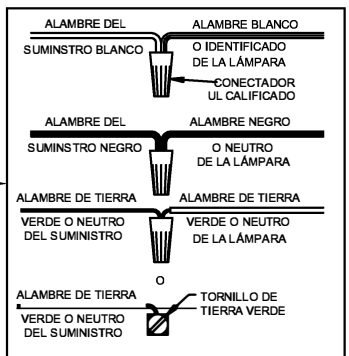

WARNING - If any Special Control Devices are used with this Fixture, Follow the Instructions Carefully to assure full compliance with N.E.C. requirements. If there are any questions, contact a Qualified Electrical Contractor.

WARNING - This product contains chemicals known to the State of California to cause cancer, birth defects and /or other reproductive harm. Thoroughly wash hands after installing, handling, cleaning, or otherwise touching this product.

CAUTION - All glass is fragile, use care when handling Glass component(s) and or Lamp(s).

ASSEMBLY STEPS:
PASOS PARA ENSAMBLAR:
MODE D'ASSEMBLAGE:

1. D,E → A
2. B,A → C
3. F → G
4. H,J → D
5. L,M → K
6. N → K

**B, C, G & N
(NOT FURNISHED)
(NO INCLUIDA)
(NON FOURNIE)**

UHP2040, UHP2041, UHP2042