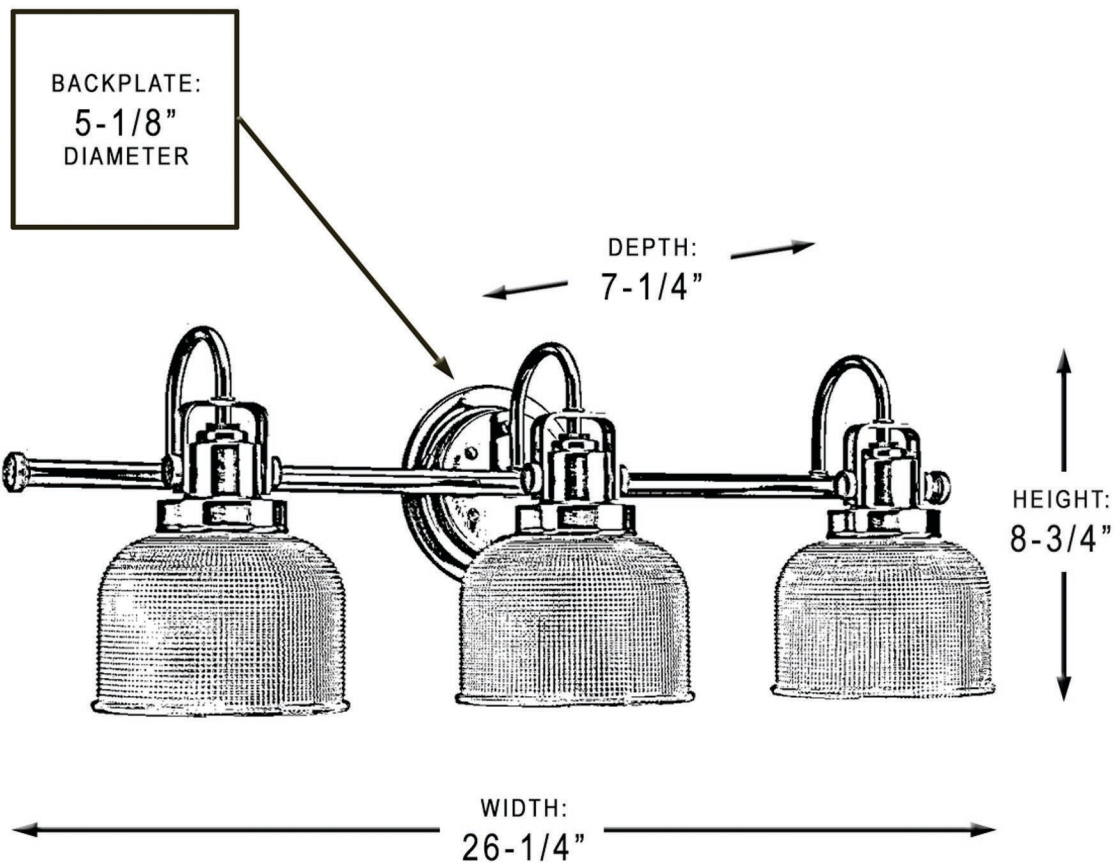

urban ambiance

UHP2043

INTERIOR BATHROOM FIXTURE

Collection	Saint-Pierre
Finish	Polished Chrome
Shade	Clear Double Prismatic
Bulb Type	A19 Medium Base
Bulb Wattage	100W
Number of Bulbs	3
Bulbs Included	NO
Certification	UL
Rated For	Damp Locations
Weight	7 Pounds
Chain Length	N/A
Extension Rods	N/A
Material Construction	Steel