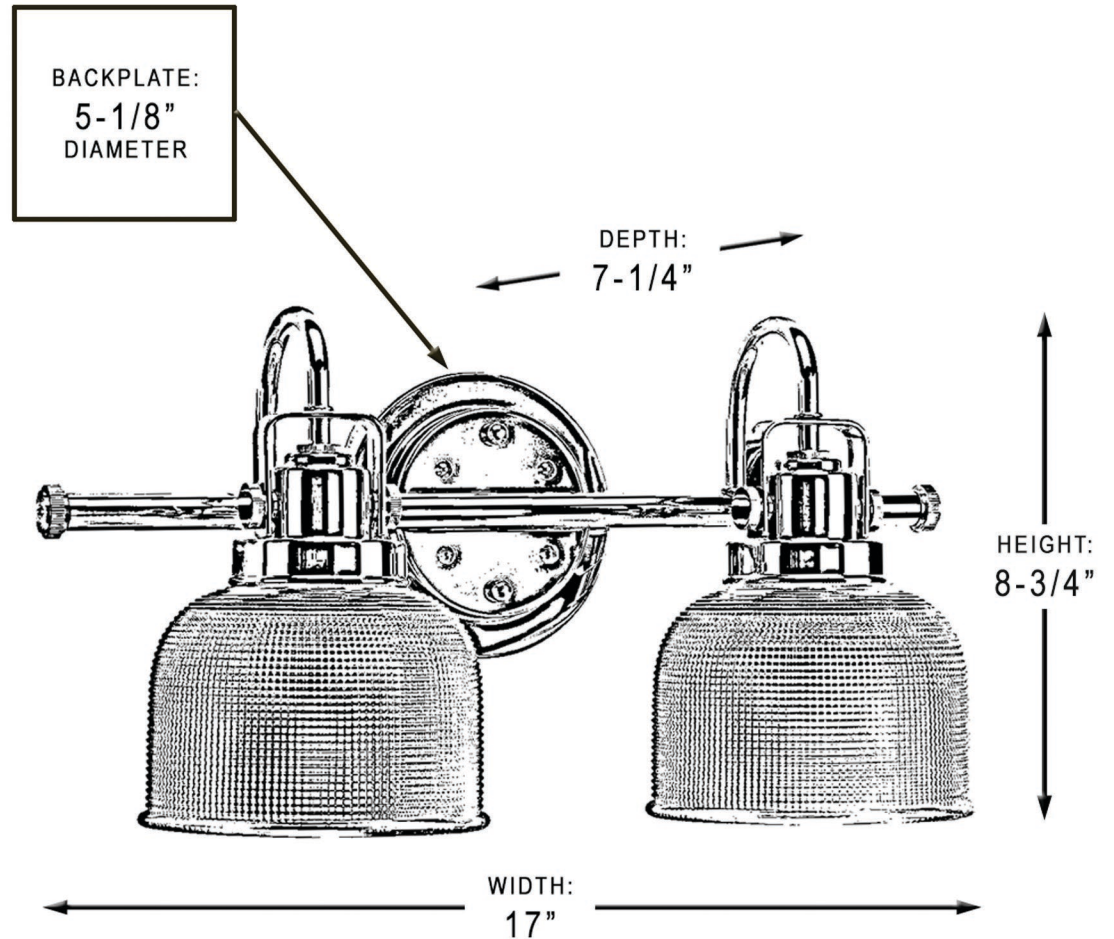

## UHP2042

INTERIOR BATHROOM FIXTURE

<b>Collection</b>	Saint-Pierre
<b>Finish</b>	Aged Nickel
<b>Shade</b>	Clear Double Prismatic
<b>Bulb Type</b>	A19 Medium Base
<b>Bulb Wattage</b>	100W
<b>Number of Bulbs</b>	2
<b>Bulbs Included</b>	NO
<b>Certification</b>	UL
<b>Rated For</b>	Damp Locations
<b>Weight</b>	5 Pounds
<b>Chain Length</b>	N/A
<b>Extension Rods</b>	N/A
<b>Material Construction</b>	Steel