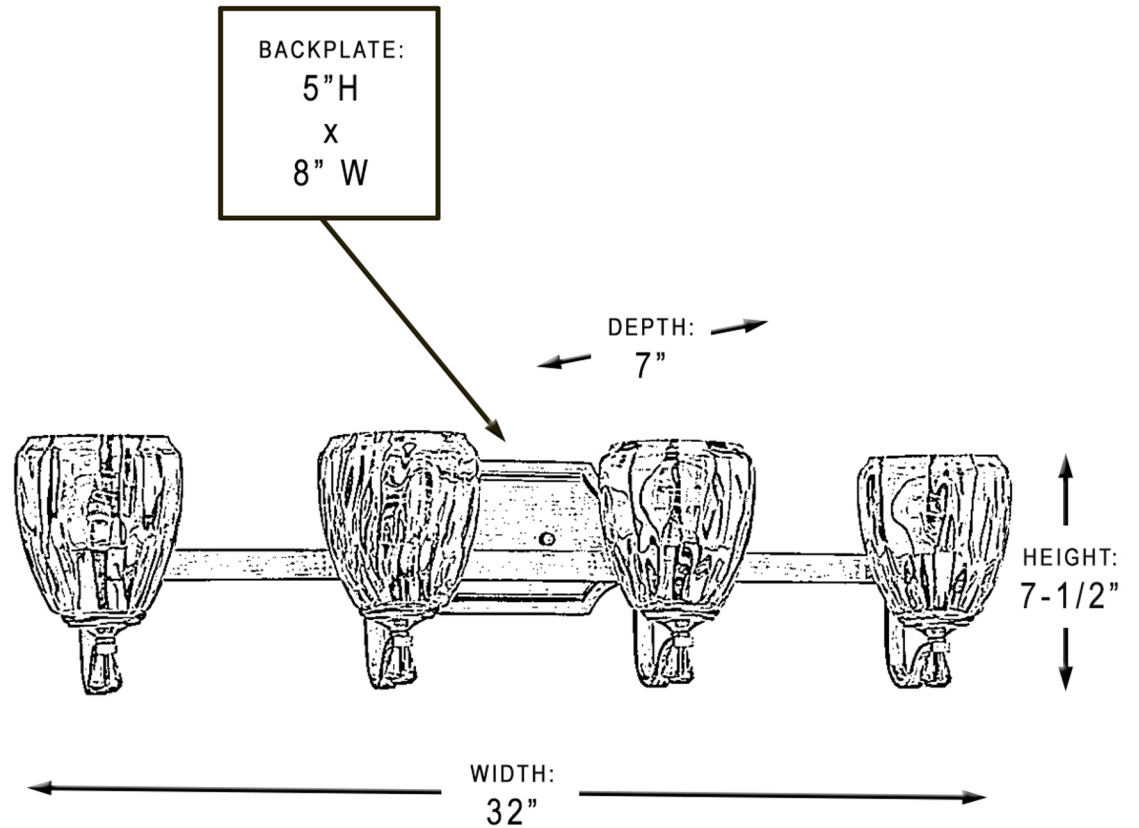

## UHP2035

INTERIOR BATHROOM FIXTURE

<b>Collection</b>	Ravenna
<b>Finish</b>	Olde Bronze
<b>Shade</b>	Clear Water
<b>Bulb Type</b>	A19 Medium Base
<b>Bulb Wattage</b>	100 W
<b>Number of Bulbs</b>	4
<b>Bulbs Included</b>	No
<b>Certification</b>	cULus
<b>Rated For</b>	Damp Locations
<b>Weight</b>	7.48 LBS
<b>Chain Length</b>	N/A
<b>Extension Rods</b>	0
<b>Material Construction</b>	Steel