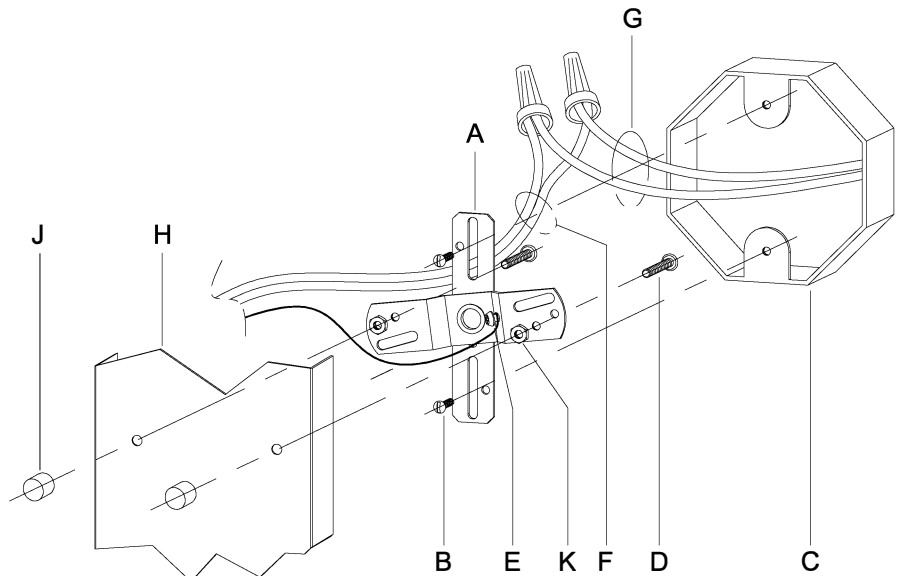

WARNING - If any Special Control Devices are used with this Fixture, Follow the Instructions Carefully to assure full compliance with N.E.C. requirements. If there are any questions, contact a Qualified Electrical Contractor.
WARNING - This product contains chemicals known to the State of California to cause cancer, birth defects and /or other reproductive harm. Thoroughly wash hands after installing, handling, cleaning, or otherwise touching this product.
CAUTION - All glass is fragile, use care when handling Glass component(s) and or Lamp(s).

CANOPY MOUNTING & WIRE CONNECTION ASSEMBLY STEPS:

1. D,E → A
2. K → D
3. B,A → C
4. F → G
5. H,J → D

FIXTURE ASSEMBLY STEPS:

1. M,N → L
2. P → L

**B, C, G & P
(NOT FURNISHED)
(NON FOURNIE)
(NO INCLUIDA)**