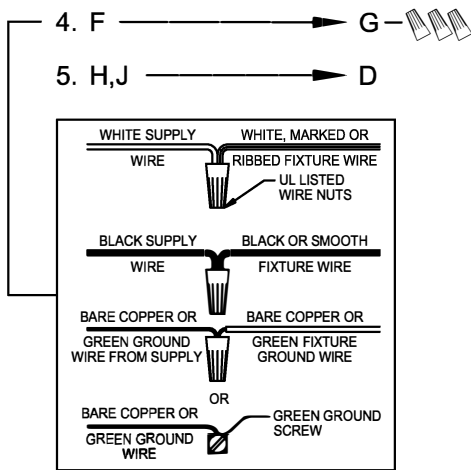

WARNING - If any Special Control Devices are used with this Fixture, Follow the Instructions Carefully to assure full compliance with N.E.C. requirements. If there are any questions, contact a Qualified Electrical Contractor.
WARNING - This product contains chemicals known to the State of California to cause cancer, birth defects and /or other reproductive harm. Thoroughly wash hands after installing, handling, cleaning, or otherwise touching this product.
CAUTION - All glass is fragile, use care when handling Glass component(s) and or Lamp(s).

CANOPY MOUNTING & WIRE CONNECTION ASSEMBLY STEPS:

1. D,E → A
2. K → D
3. B,A → C
4. F → G
5. H,J → D

FIXTURE ASSEMBLY STEPS:

1. M,N → L
2. P → L

**B, C, G & P
(NOT FURNISHED)
(NON FOURNIE)
(NO INCLUIDA)**