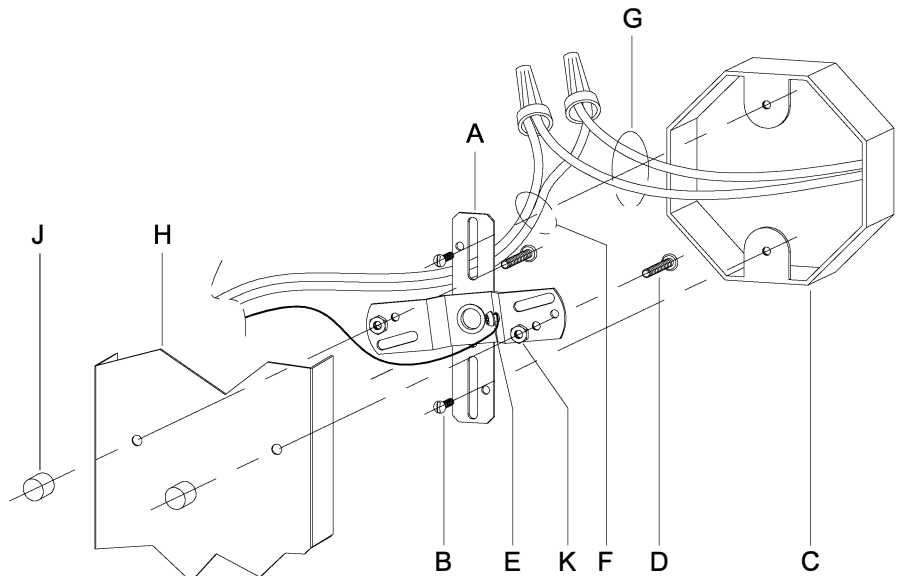

**WARNING** - If any Special Control Devices are used with this Fixture, Follow the Instructions Carefully to assure full compliance with N.E.C. requirements. If there are any questions, contact a Qualified Electrical Contractor.  
**WARNING** - This product contains chemicals known to the State of California to cause cancer, birth defects and /or other reproductive harm. Thoroughly wash hands after installing, handling, cleaning, or otherwise touching this product.  
**CAUTION** - All glass is fragile, use care when handling Glass component(s) and or Lamp(s).

**CANOPY MOUNTING & WIRE CONNECTION ASSEMBLY STEPS:**

1. D,E → A
2. K → D
3. B,A → C
4. F → G
5. H,J → D

**FIXTURE ASSEMBLY STEPS:**

1. M,N → L
2. P → L

**B, C, G & P  
(NOT FURNISHED)  
(NON FOURNIE)  
(NO INCLUIDA)**