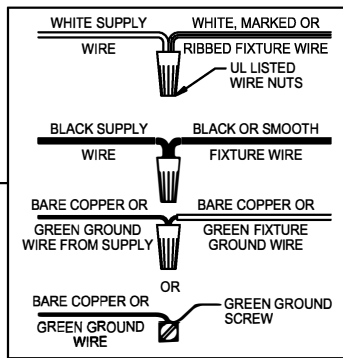

**WARNING** - If any Special Control Devices are used with this Fixture, Follow the Instructions Carefully to assure full compliance with N.E.C. requirements. If there are any questions, contact a Qualified Electrical Contractor.  
**WARNING** - This product contains chemicals known to the State of California to cause cancer, birth defects and /or other reproductive harm. Thoroughly wash hands after installing, handling, cleaning, or otherwise touching this product.  
**CAUTION** - All glass is fragile, use care when handling Glass component(s) and or Lamp(s).

**CANOPY MOUNTING & WIRE CONNECTION ASSEMBLY STEPS:**

1. D,E → A
2. K → D
3. B,A → C
4. F → G
5. H,J → D

**FIXTURE ASSEMBLY STEPS:**

1. M,N → L
2. P → L

**B, C, G & P  
(NOT FURNISHED)  
(NON FOURNIE)  
(NO INCLUIDA)**