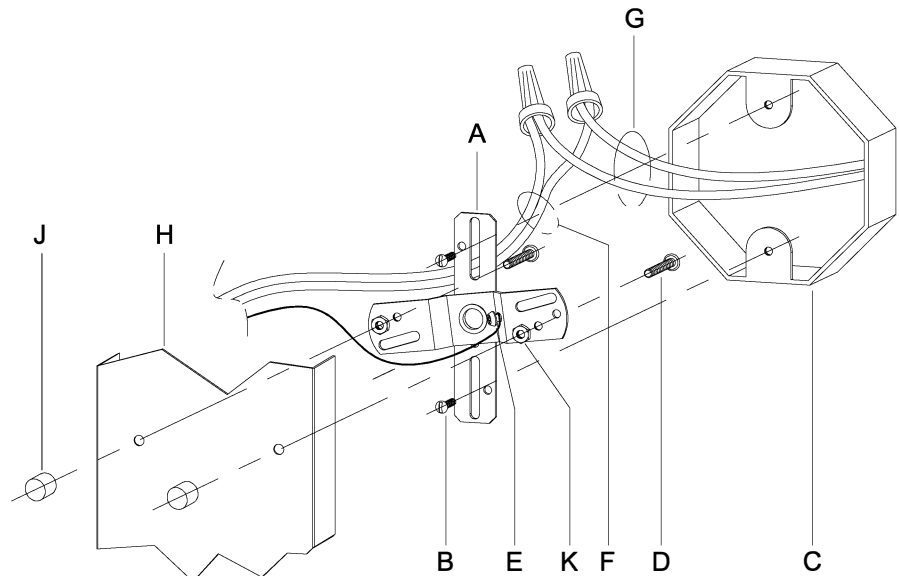

WARNING - If any Special Control Devices are used with this Fixture, Follow the Instructions Carefully to assure full compliance with N.E.C. requirements. If there are any questions, contact a Qualified Electrical Contractor.
WARNING - This product contains chemicals known to the State of California to cause cancer, birth defects and /or other reproductive harm. Thoroughly wash hands after installing, handling, cleaning, or otherwise touching this product.
CAUTION - All glass is fragile, use care when handling Glass component(s) and or Lamp(s).

CANOPY MOUNTING & WIRE CONNECTION ASSEMBLY STEPS:

1. D,E → A
2. K → D
3. B,A → C
4. F → G
5. H,J → D

FIXTURE ASSEMBLY STEPS:

1. M,N → L
2. P → L

**B, C, G & P
(NOT FURNISHED)
(NON FOURNIE)
(NO INCLUIDA)**