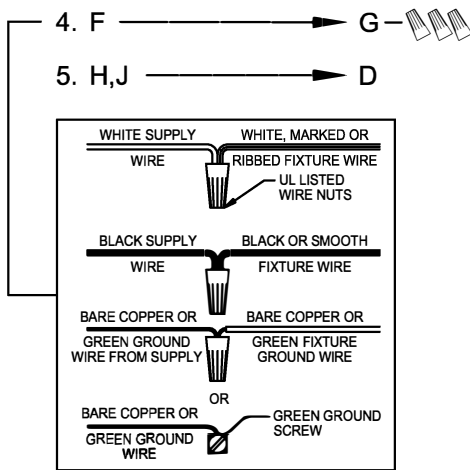

WARNING - If any Special Control Devices are used with this Fixture, Follow the Instructions Carefully to assure full compliance with N.E.C. requirements. If there are any questions, contact a Qualified Electrical Contractor.
WARNING - This product contains chemicals known to the State of California to cause cancer, birth defects and /or other reproductive harm. Thoroughly wash hands after installing, handling, cleaning, or otherwise touching this product.
CAUTION - All glass is fragile, use care when handling Glass component(s) and or Lamp(s).

CANOPY MOUNTING & WIRE CONNECTION ASSEMBLY STEPS:

1. D,E → A
2. K → D
3. B,A → C
4. F → G
5. H,J → D

FIXTURE ASSEMBLY STEPS:

1. M,N → L
2. P → L

**B, C, G & P
(NOT FURNISHED)
(NON FOURNIE)
(NO INCLUIDA)**