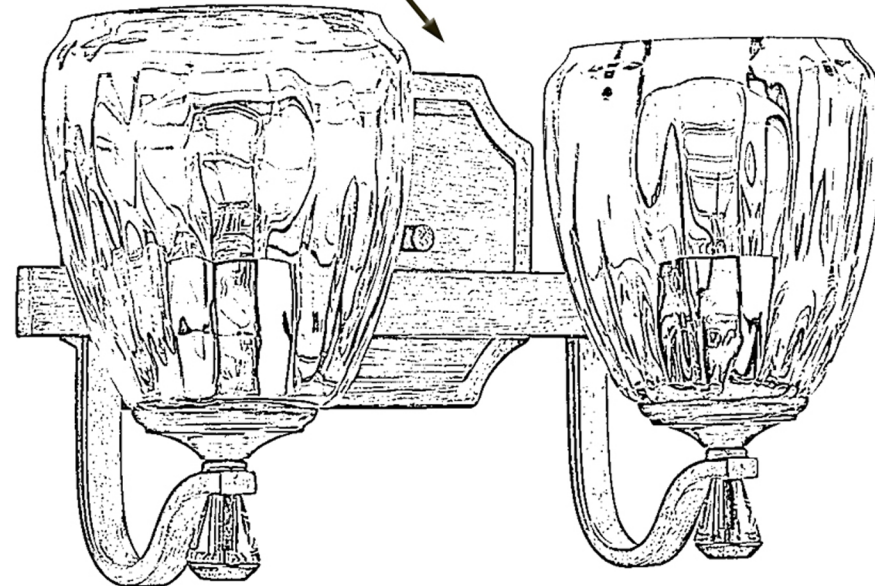

## UHP2031

INTERIOR BATHROOM FIXTURE

BACKPLATE:  
5" H  
X  
8" W

DEPTH:  
6-7/8"

HEIGHT:  
7-1/2"

WIDTH:  
14"

<b>Collection</b>	Ravenna
<b>Finish</b>	Olde Bronze
<b>Shade</b>	Clear Water
<b>Bulb Type</b>	A19 Medium Base
<b>Bulb Wattage</b>	100 W
<b>Number of Bulbs</b>	2
<b>Bulbs Included</b>	No
<b>Certification</b>	cULus
<b>Rated For</b>	Damp Locations
<b>Weight</b>	4.51 LBS
<b>Chain Length</b>	N/A
<b>Extension Rods</b>	0
<b>Material Construction</b>	Steel