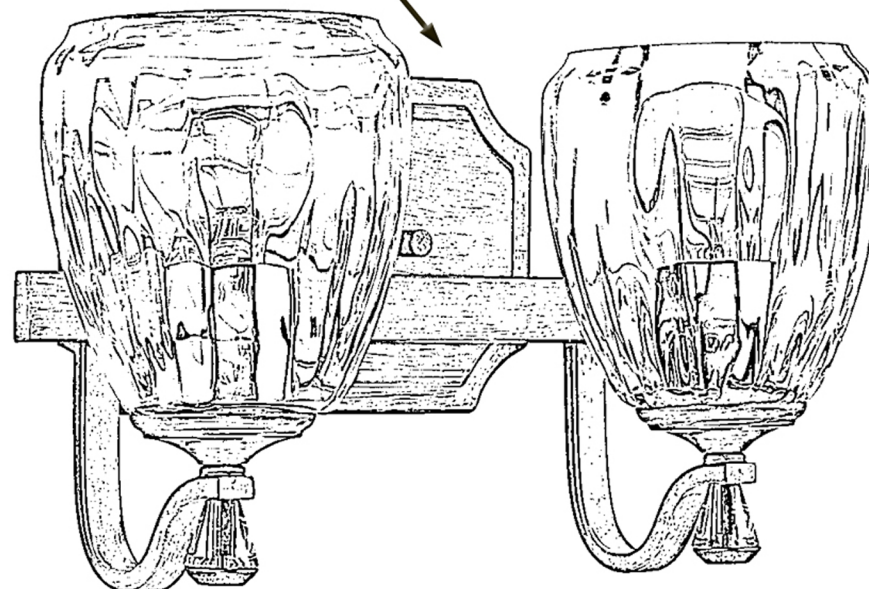

urban ambiance

UHP2030

INTERIOR BATHROOM FIXTURE

BACKPLATE:
5" H
X
8" W

DEPTH:
6-7/8"

HEIGHT:
7-1/2"

WIDTH:
14"

Collection	Ravenna
Finish	Antique Silver
Shade	Clear Water
Bulb Type	A19 Medium Base
Bulb Wattage	100 W
Number of Bulbs	2
Bulbs Included	No
Certification	cULus
Rated For	Damp Locations
Weight	4.51 LBS
Chain Length	N/A
Extension Rods	0
Material Construction	Steel