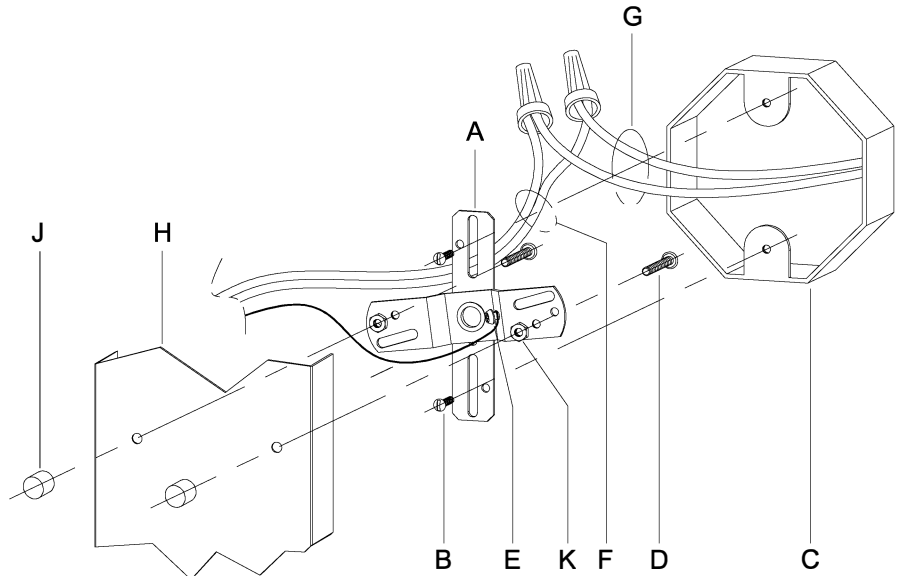

WARNING - If any Special Control Devices are used with this Fixture, Follow the Instructions Carefully to assure full compliance with N.E.C. requirements. If there are any questions, contact a Qualified Electrical Contractor.
WARNING - This product contains chemicals known to the State of California to cause cancer, birth defects and /or other reproductive harm. Thoroughly wash hands after installing, handling, cleaning, or otherwise touching this product.
CAUTION - All glass is fragile, use care when handling Glass component(s) and or Lamp(s).

CANOPY MOUNTING & WIRE CONNECTION ASSEMBLY STEPS:

1. D,E → A
2. K → D
3. B,A → C
4. F → G
5. H,J → D

FIXTURE ASSEMBLY STEPS:

1. M,N → L
2. P → L

**B, C, G & P
(NOT FURNISHED)
(NON FOURNIE)
(NO INCLUIDA)**