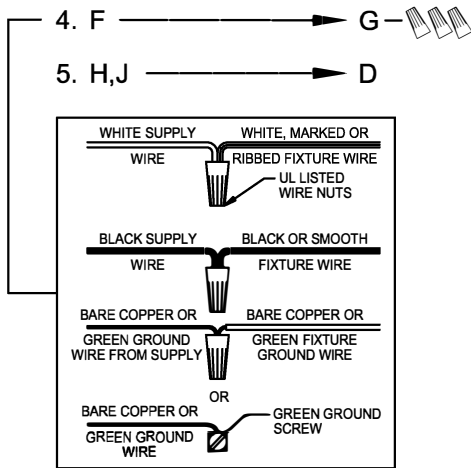

WARNING - If any Special Control Devices are used with this Fixture, Follow the Instructions Carefully to assure full compliance with N.E.C. requirements. If there are any questions, contact a Qualified Electrical Contractor.
WARNING - This product contains chemicals known to the State of California to cause cancer, birth defects and /or other reproductive harm. Thoroughly wash hands after installing, handling, cleaning, or otherwise touching this product.
CAUTION - All glass is fragile, use care when handling Glass component(s) and or Lamp(s).

CANOPY MOUNTING & WIRE CONNECTION ASSEMBLY STEPS:

1. D,E → A
2. K → D
3. B,A → C
4. F → G
5. H,J → D

FIXTURE ASSEMBLY STEPS:

1. M,N → L
2. P → L

**B, C, G & P
(NOT FURNISHED)
(NON FOURNIE)
(NO INCLUIDA)**