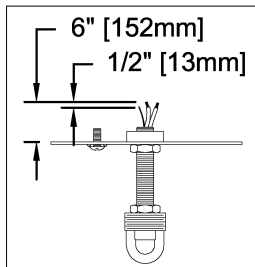

WARNING - If any Special Control Devices are used with this Fixture, Follow the Instructions Carefully to assure full compliance with N.E.C. requirements. If there are any questions, contact a Qualified Electrical Contractor.
WARNING - This product contains chemicals known to the State of California to cause cancer, birth defects and /or other reproductive harm. Thoroughly wash hands after installing, handling, cleaning, or otherwise touching this product.
CAUTION - All glass is fragile, use care when handling Glass component(s) and or Lamp(s).

ASSEMBLY STEPS:
PASOS PARA ENSAMBLAR:
MODE D'ASSEMBLAGE:

1. D,E → A
2. B,A → C
3. Y,X,H → D
4. X → H (TO LOCK) (APRETAR) (À VERROUILLER)
5. F → R,Q,P,N,M
6. R → S
7. Q,P,N,M → R
8. L → M
9. K,J → L
10. L → H
11. F → L,K,J,H,D
12. F → G
13. J,K → H
14. U,V → T
15. W → T

**B, C, G & W
(NOT FURNISHED)
(NO INCLUIDA)
(NON FOURNIE)**