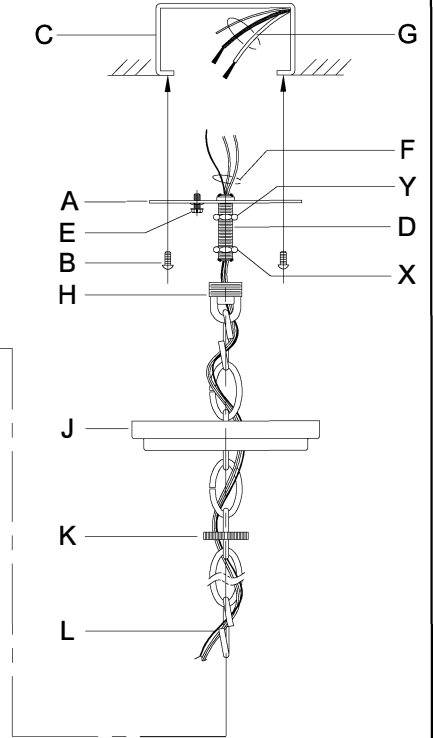

WARNING - If any Special Control Devices are used with this Fixture, Follow the Instructions Carefully to assure full compliance with N.E.C. requirements. If there are any questions, contact a Qualified Electrical Contractor.
WARNING - This product contains chemicals known to the State of California to cause cancer, birth defects and /or other reproductive harm. Thoroughly wash hands after installing, handling, cleaning, or otherwise touching this product.
CAUTION - All glass is fragile, use care when handling Glass component(s) and or Lamp(s).

ASSEMBLY STEPS:
PASOS PARA ENSAMBLAR:
MODE D'ASSEMBLAGE:

1. D,E → A
2. B,A → C
3. Y,X,H → D
4. X → H (TO LOCK) (APRETAR) (À VERROUILLER)
5. F → R,Q,P,N,M
6. R → S
7. Q,P,N,M → R
8. L → M
9. K,J → L
10. L → H
11. F → L,K,J,H,D
12. F → G
13. J,K → H
14. U,V → T
15. W → T

**B, C, G & W
 (NOT FURNISHED)
 (NO INCLUIDA)
 (NON FOURNIE)**

ADJUST HEIGHT WITH "D"
 Y → A (TO LOCK)
AJUSTA LA ALTURA CON "D"
 Y → A (APRETAR)
RÉGLEZ LA HAUTEUR AVEC "D"
 Y → A (À VERROUILLER)

UHP2016