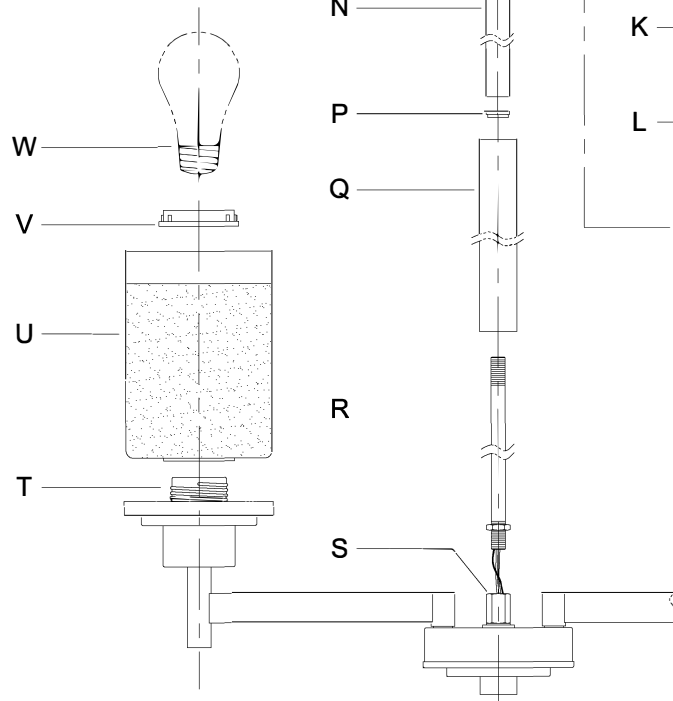

ADJUST HEIGHT WITH "D"
Y → A (TO LOCK)
AJUSTA LA ALTURA CON "D"
Y → A (APRETAR)
RÉGLEZ LA HAUTEUR AVEC "D"
Y → A (À VERROUILLER)