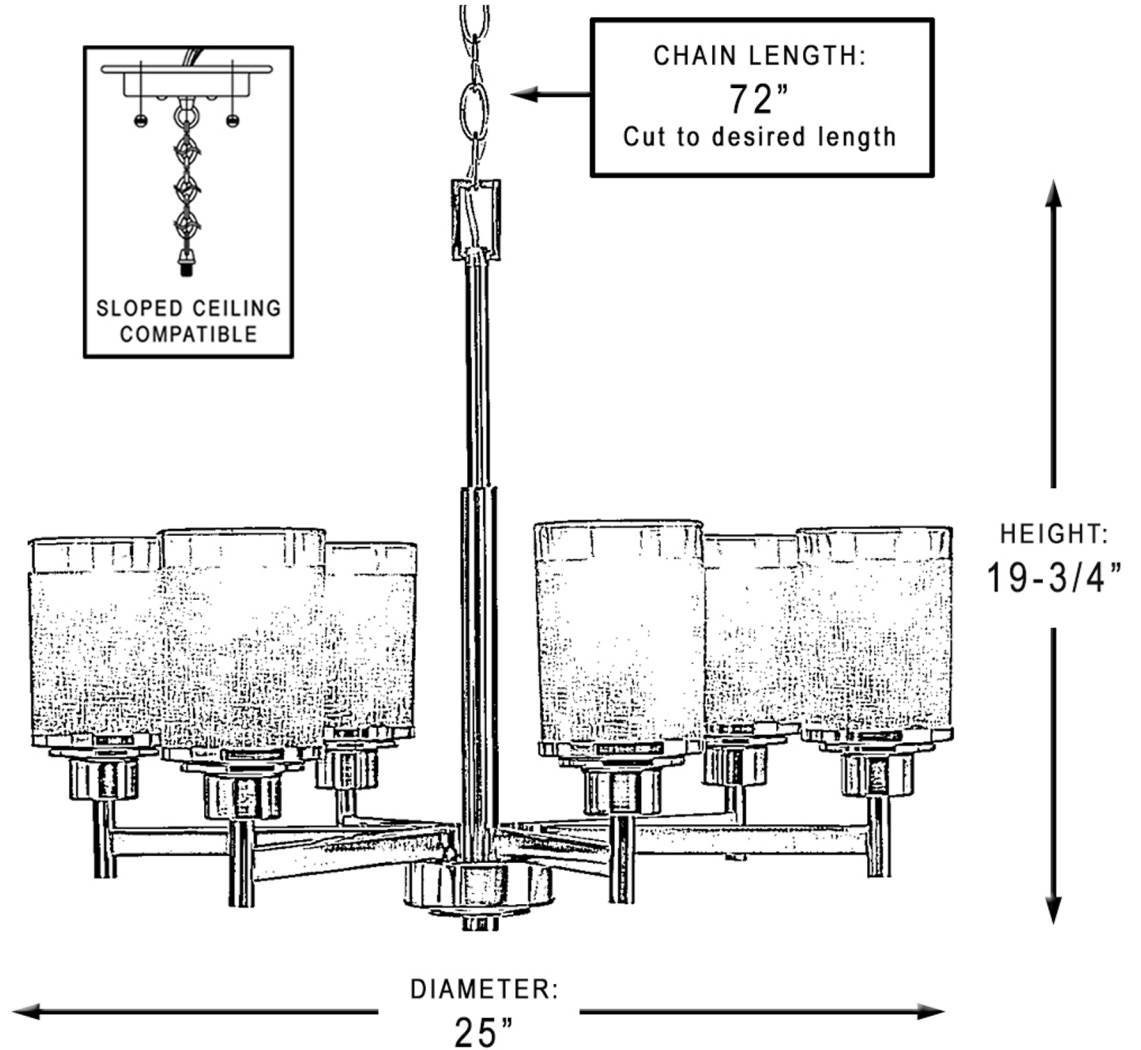

### INDOOR CHANDELIER

<b>Collection</b>	Cupertino
<b>Finish</b>	Brushed Nickel
<b>Shade</b>	Etched Linen
<b>Bulb Type</b>	A19 Medium Base
<b>Bulb Wattage</b>	100 W
<b>Number of Bulbs</b>	6
<b>Bulbs Included</b>	No
<b>Certification</b>	cULus
<b>Rated For</b>	Dry Locations
<b>Weight</b>	16.06 LBS
<b>Chain Length</b>	72 in
<b>Extension Rods</b>	0
<b>Material Construction</b>	Steel