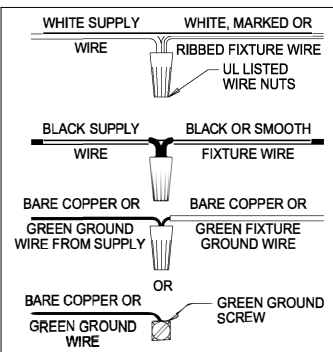

WARNING - If any Special Control Devices are used with this Fixture, Follow the Instructions Carefully to assure full compliance with N.E.C. requirements. If there are any questions, contact a Qualified Electrical Contractor.
WARNING - This product contains chemicals known to the State of California to cause cancer, birth defects and /or other reproductive harm. Thoroughly wash hands after installing, handling, cleaning, or otherwise touching this product.
CAUTION - All glass is fragile, use care when handling Glass component(s) and or Lamp(s).

ASSEMBLY STEPS:
PASOS PARA ENSAMBLAR:
MODE D'ASSEMBLAGE:

1. D,E → A
2. B,A → C
3. Y,X,H → D
4. X → H (TO LOCK) (APRETAR) (À VERROUILLER)
5. F → R,Q,P,N,M
6. R → S
7. Q,P,N,M → R
8. L → M
9. K,J → L
10. L → H
11. F → L,K,J,H,D
12. F → G
13. J,K → H
14. U,V → T
15. W → T

**B, C, G & W
 (NOT FURNISHED)
 (NO INCLUIDA)
 (NON FOURNIE)**

ADJUST HEIGHT WITH "D"
 Y → A (TO LOCK)

AJUSTA LA ALTURA CON "D"
 Y → A (APRETAR)

RÉGLEZ LA HAUTEUR AVEC "D"
 Y → A (À VERROUILLER)

UHP2016

UHP2017/18