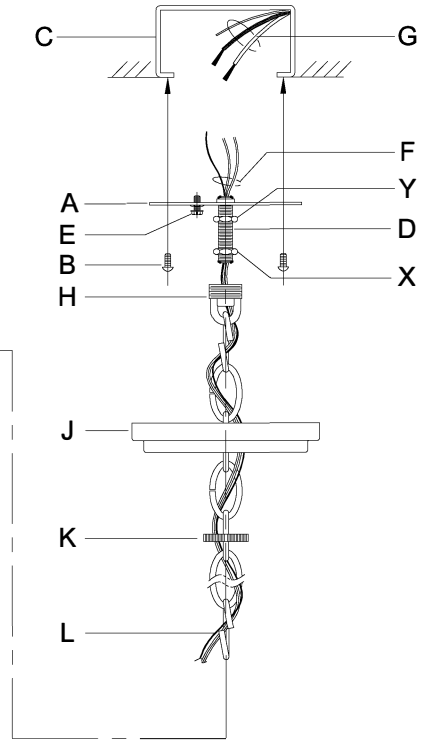

WARNING - If any Special Control Devices are used with this Fixture, Follow the Instructions Carefully to assure full compliance with N.E.C. requirements. If there are any questions, contact a Qualified Electrical Contractor.
WARNING - This product contains chemicals known to the State of California to cause cancer, birth defects and /or other reproductive harm. Thoroughly wash hands after installing, handling, cleaning, or otherwise touching this product.
CAUTION - All glass is fragile, use care when handling Glass component(s) and or Lamp(s).

ASSEMBLY STEPS:
PASOS PARA ENSAMBLAR:
MODE D'ASSEMBLAGE:

1. D,E → A
2. B,A → C
3. Y,X,H → D
4. X → H (TO LOCK) (APRETAR) (À VERROUILLER)
5. F → R,Q,P,N,M
6. R → S
7. Q,P,N,M → R
8. L → M
9. K,J → L
10. L → H
11. F → L,K,J,H,D
12. F → G
13. J,K → H
14. U,V → T
15. W → T

**B, C, G & W
 (NOT FURNISHED)
 (NO INCLUIDA)
 (NON FOURNIE)**

ADJUST HEIGHT WITH "D"
 Y → A (TO LOCK)

AJUSTA LA ALTURA CON "D"
 Y → A (APRETAR)

RÉGLEZ LA HAUTEUR AVEC "D"
 Y → A (À VERROUILLER)

UHP2016

UHP2017/18