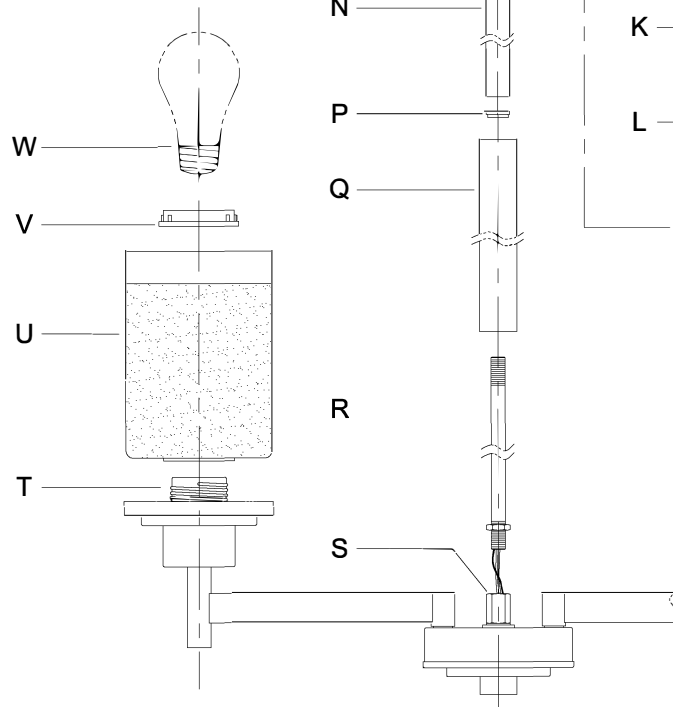

WARNING - If any Special Control Devices are used with this Fixture, Follow the Instructions Carefully to assure full compliance with N.E.C. requirements. If there are any questions, contact a Qualified Electrical Contractor.
WARNING - This product contains chemicals known to the State of California to cause cancer, birth defects and /or other reproductive harm. Thoroughly wash hands after installing, handling, cleaning, or otherwise touching this product.
CAUTION - All glass is fragile, use care when handling Glass component(s) and or Lamp(s).

ASSEMBLY STEPS:
PASOS PARA ENSAMBLAR:
MODE D'ASSEMBLAGE:

1. D,E → A
2. B,A → C
3. Y,X,H → D
4. X → H (TO LOCK) (APRETAR) (À VERROUILLER)
5. F → R,Q,P,N,M
6. R → S
7. Q,P,N,M → R
8. L → M
9. K,J → L
10. L → H
11. F → L,K,J,H,D
12. F → G
13. J,K → H
14. U,V → T
15. W → T

**B, C, G & W
 (NOT FURNISHED)
 (NO INCLUIDA)
 (NON FOURNIE)**

ADJUST HEIGHT WITH "D"
 Y → A (TO LOCK)

AJUSTA LA ALTURA CON "D"
 Y → A (APRETAR)

RÉGLEZ LA HAUTEUR AVEC "D"
 Y → A (À VERROUILLER)

UHP2016

UHP2017/18