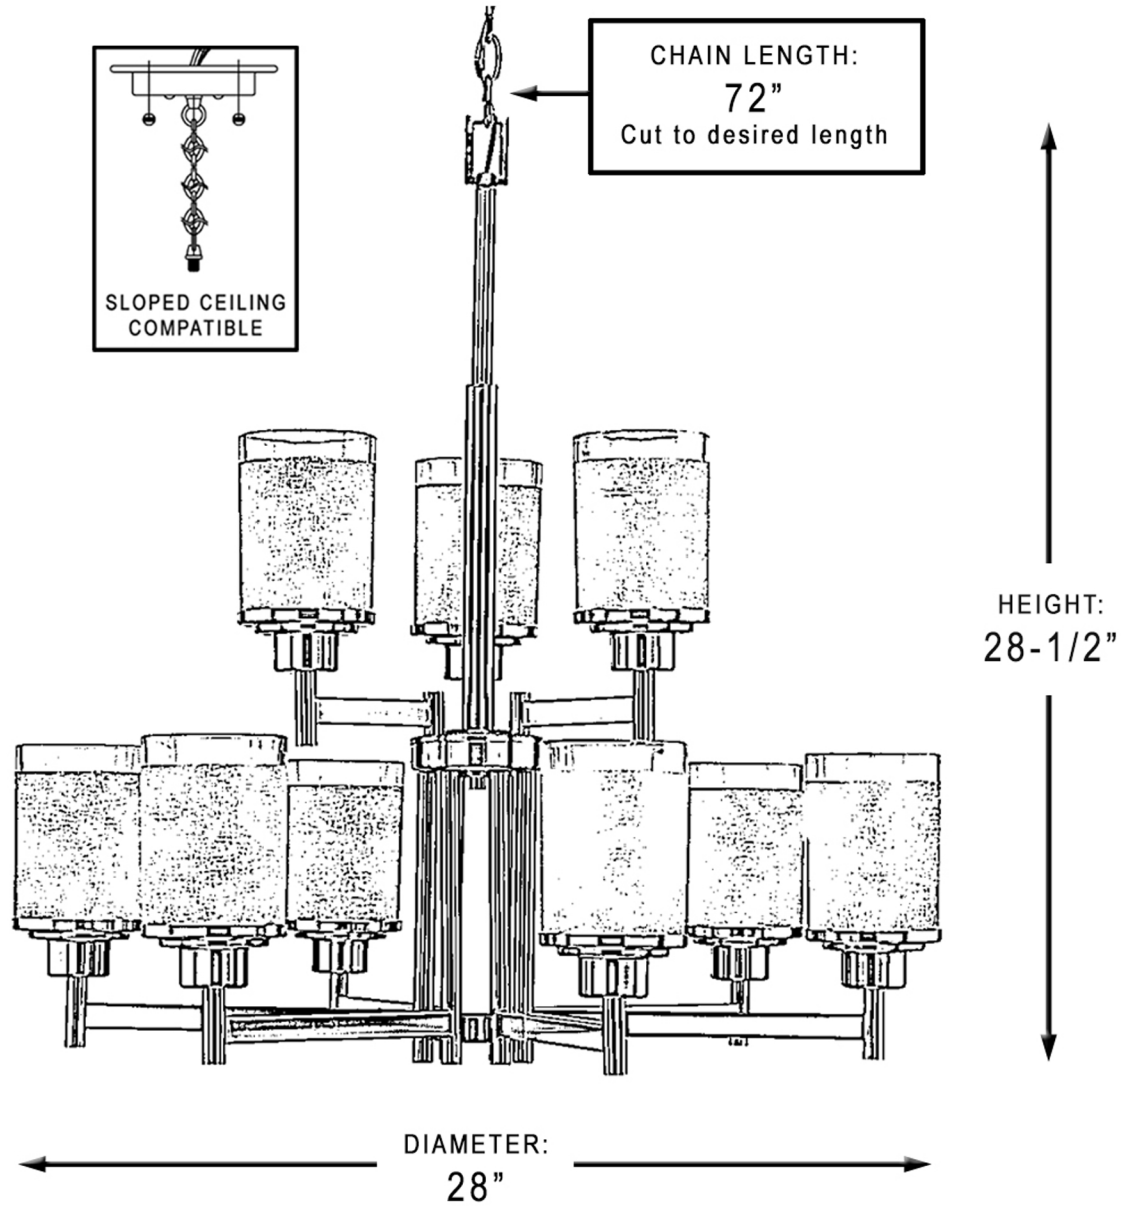

### INDOOR CHANDELIER

<b>Collection</b>	Cupertino
<b>Finish</b>	Olde Bronze
<b>Shade</b>	Etched Umber Linen
<b>Bulb Type</b>	A19 Medium Base
<b>Bulb Wattage</b>	100 W
<b>Number of Bulbs</b>	9
<b>Bulbs Included</b>	No
<b>Certification</b>	UL-CUL
<b>Rated For</b>	Dry Locations
<b>Weight</b>	33 LBS
<b>Chain Length</b>	72 in
<b>Extension Rods</b>	0
<b>Material Construction</b>	Steel