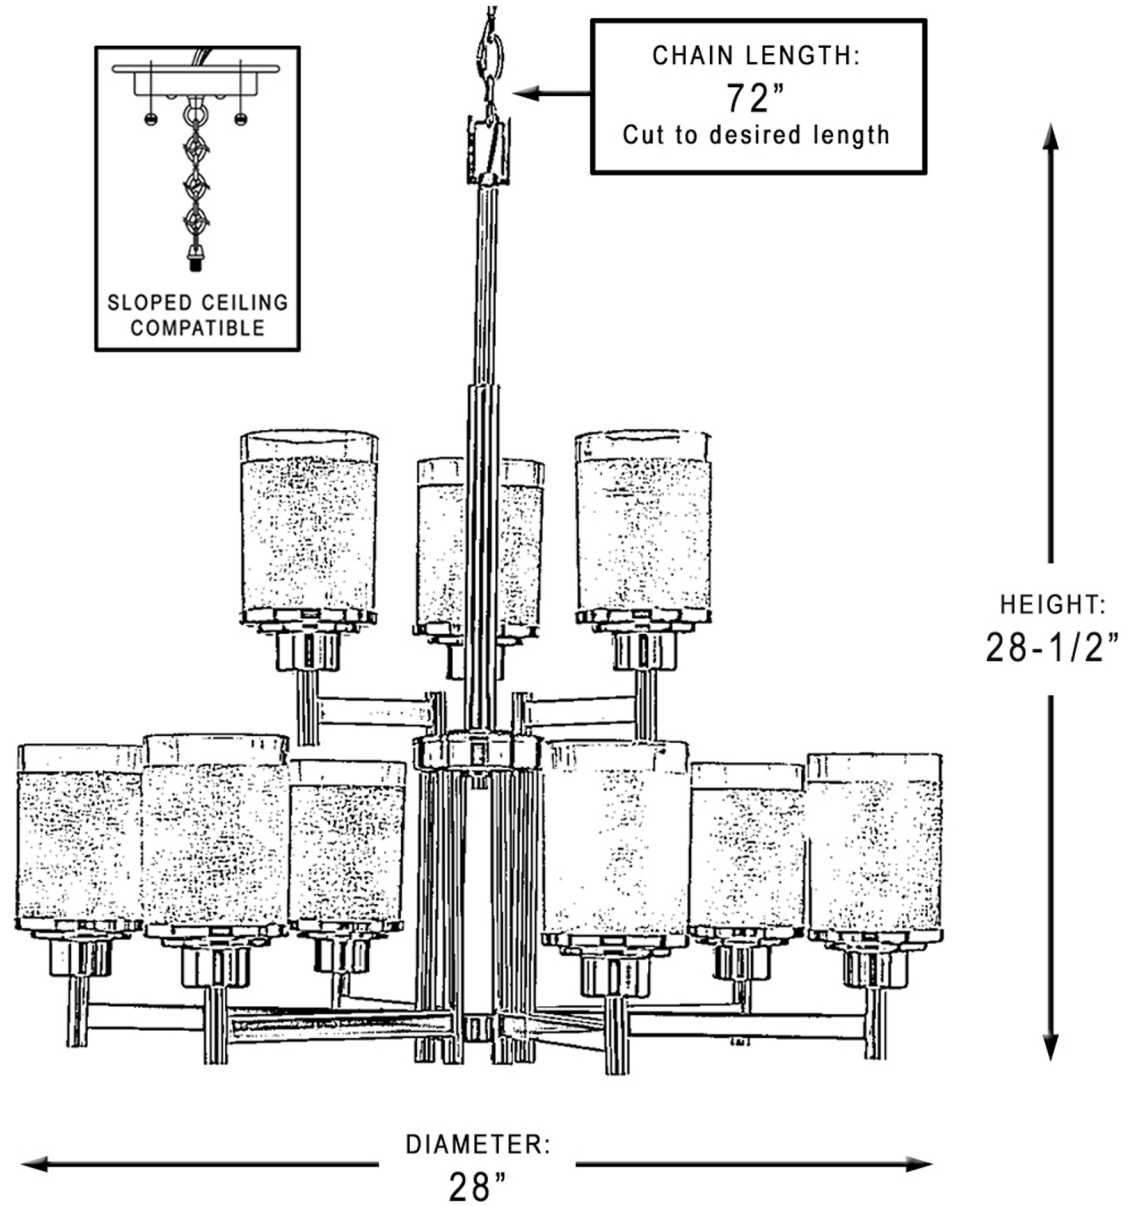

### INDOOR CHANDELIER

<b>Collection</b>	Cupertino
<b>Finish</b>	Brushed Nickel
<b>Shade</b>	Etched Linen
<b>Bulb Type</b>	A19 Medium Base
<b>Bulb Wattage</b>	100 W
<b>Number of Bulbs</b>	9
<b>Bulbs Included</b>	No
<b>Certification</b>	UL-CUL
<b>Rated For</b>	Dry Locations
<b>Weight</b>	26 LBS
<b>Chain Length</b>	72 in
<b>Extension Rods</b>	0
<b>Material Construction</b>	Steel