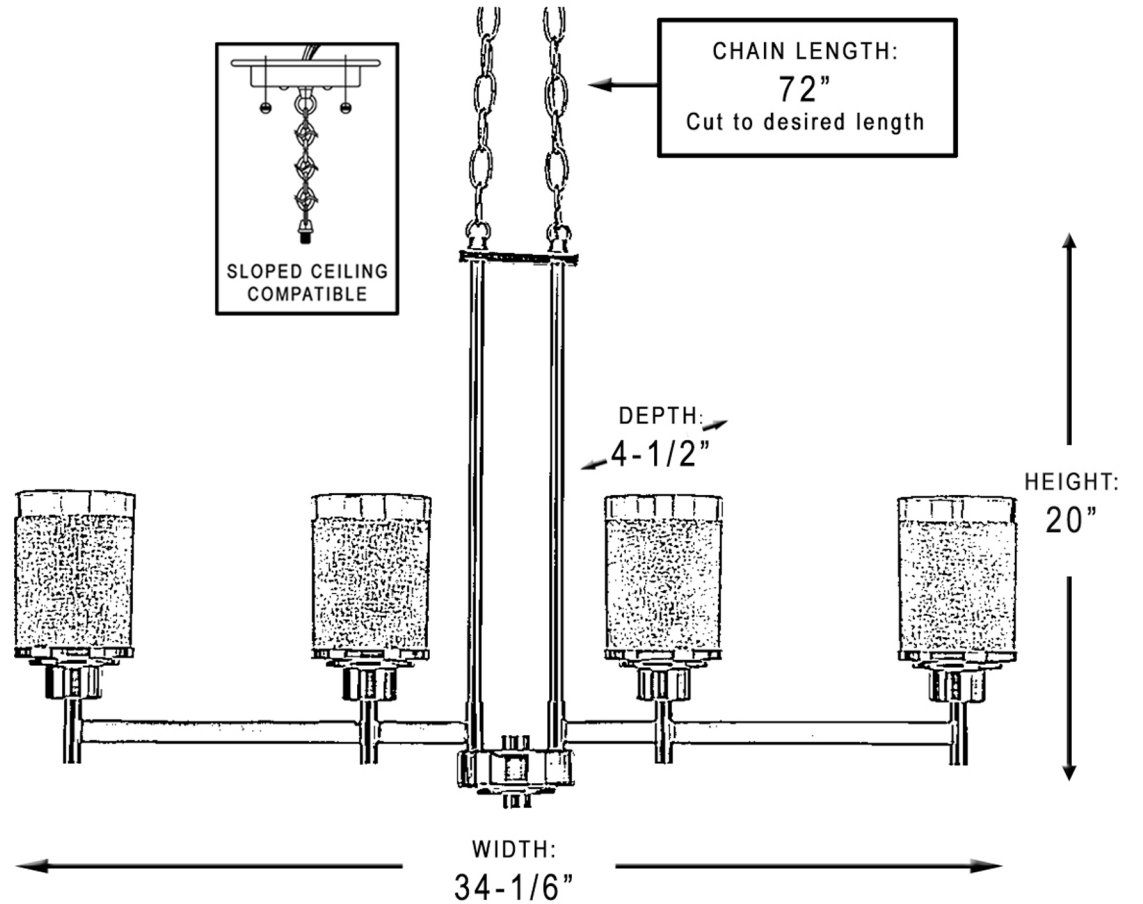

urban ambiance

UHP2020

INDOOR CHANDELIER

Collection	Cupertino
Finish	Olde Bronze
Shade	Etched Umber Linen
Bulb Type	A19 Medium Base
Bulb Wattage	100 W
Number of Bulbs	5
Bulbs Included	No
Certification	UL-CUL
Rated For	Dry Locations
Weight	17.03 LBS
Chain Length	72 in
Extension Rods	0
Material Construction	Steel