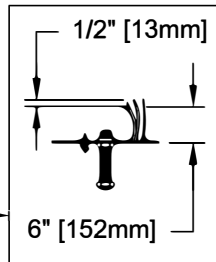

WARNING - If any Special Control Devices are used with this Fixture, Follow the Instructions Carefully to assure full compliance with N.E.C. requirements. If there are any questions, contact a Qualified Electrical Contractor.

WARNING - This product contains chemicals known to the State of California to cause cancer, birth defects and /or other reproductive harm. Thoroughly wash hands after installing, handling, cleaning, or otherwise touching this product.

CAUTION - All glass is fragile, use care when handling Glass component(s) and or Lamp(s).

ASSEMBLY STEPS:
PASOS PARA ENSAMBLAR:
MODE D'ASSEMBLAGE:

1. #29 (Ø.136) (3.5mm)

2. H,U,T → C

3. D,E → A

4. B,A → C

5. V → D

6. M → N

7. F → X,W,N,M

8. X → Y

9. W,N → Z

10. M → K

11. F → K,G

12. J,L → D

13. R,Q → S

14. P → S

B, C, G & P
(NOT FURNISHED)
(NO INCLUIDA)
(NON FOURNIE)