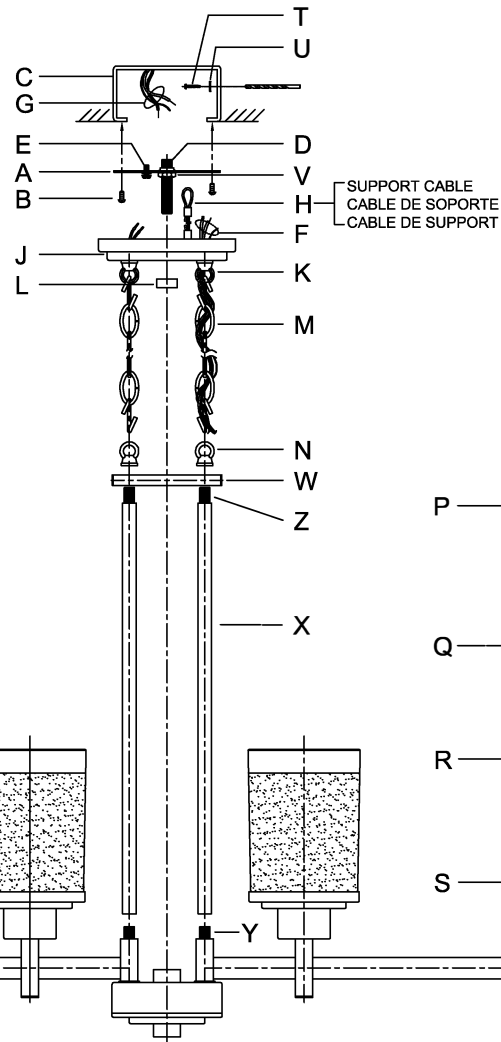

WARNING - If any Special Control Devices are used with this Fixture, Follow the Instructions Carefully to assure full compliance with N.E.C. requirements. If there are any questions, contact a Qualified Electrical Contractor.

WARNING - This product contains chemicals known to the State of California to cause cancer, birth defects and /or other reproductive harm. Thoroughly wash hands after installing, handling, cleaning, or otherwise touching this product.

CAUTION - All glass is fragile, use care when handling Glass component(s) and or Lamp(s).

ASSEMBLY STEPS:
PASOS PARA ENSAMBLAR:
MODE D'ASSEMBLAGE:

1. #29 (Ø.136) (3.5mm)

2. H,U,T → C

3. D,E → A

4. B,A → C

5. V → D

6. M → N

7. F → X,W,N,M

8. X → Y

9. W,N → Z

10. M → K

11. F → K,G

12. J,L → D

13. R,Q → S

14. P → S

B, C, G & P
(NOT FURNISHED)
(NO INCLUIDA)
(NON FOURNIE)