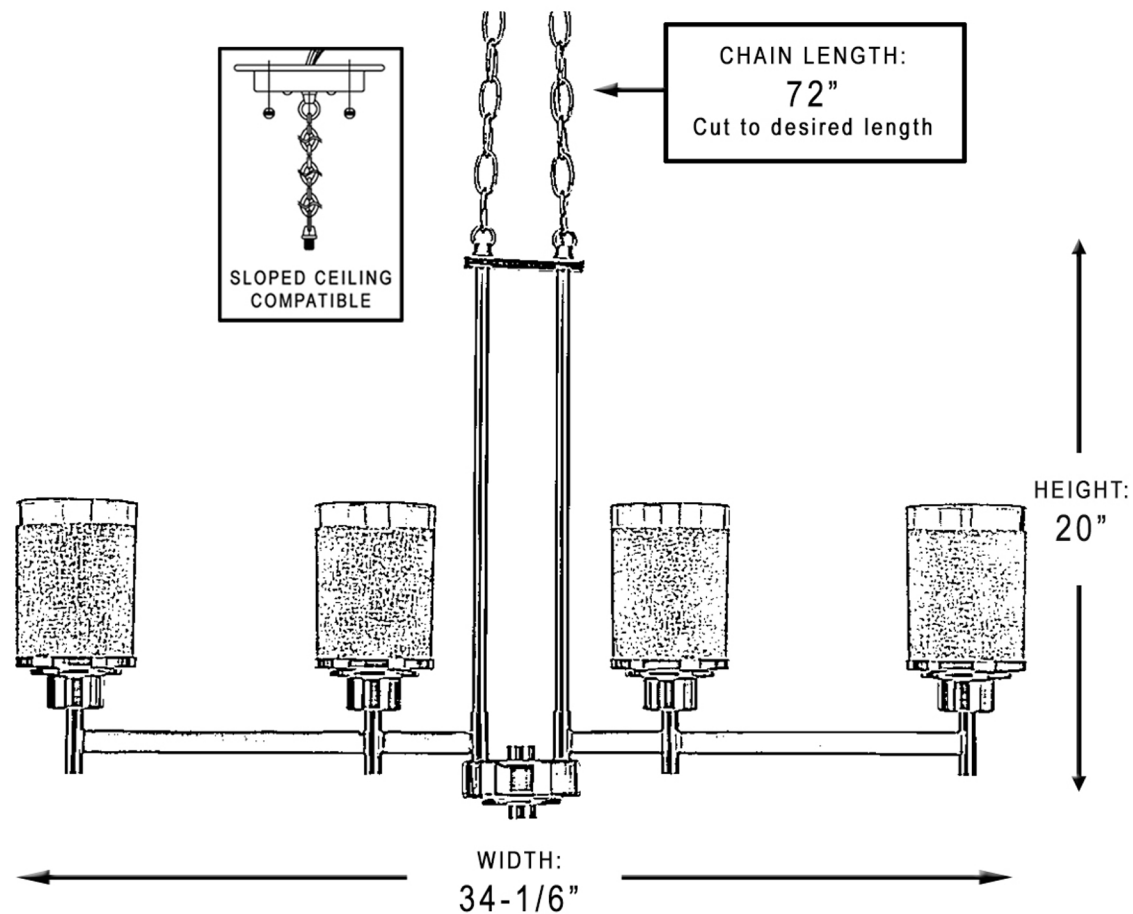

### INDOOR CHANDELIER

<b>Collection</b>	Cupertino
<b>Finish</b>	Brushed Nickel
<b>Shade</b>	Etched Linen
<b>Bulb Type</b>	A19 Medium Base
<b>Bulb Wattage</b>	100 W
<b>Number of Bulbs</b>	4
<b>Bulbs Included</b>	No
<b>Certification</b>	UL-CUL
<b>Rated For</b>	Dry Locations
<b>Weight</b>	18 LBS
<b>Chain Length</b>	72 in
<b>Extension Rods</b>	0
<b>Material Construction</b>	Steel