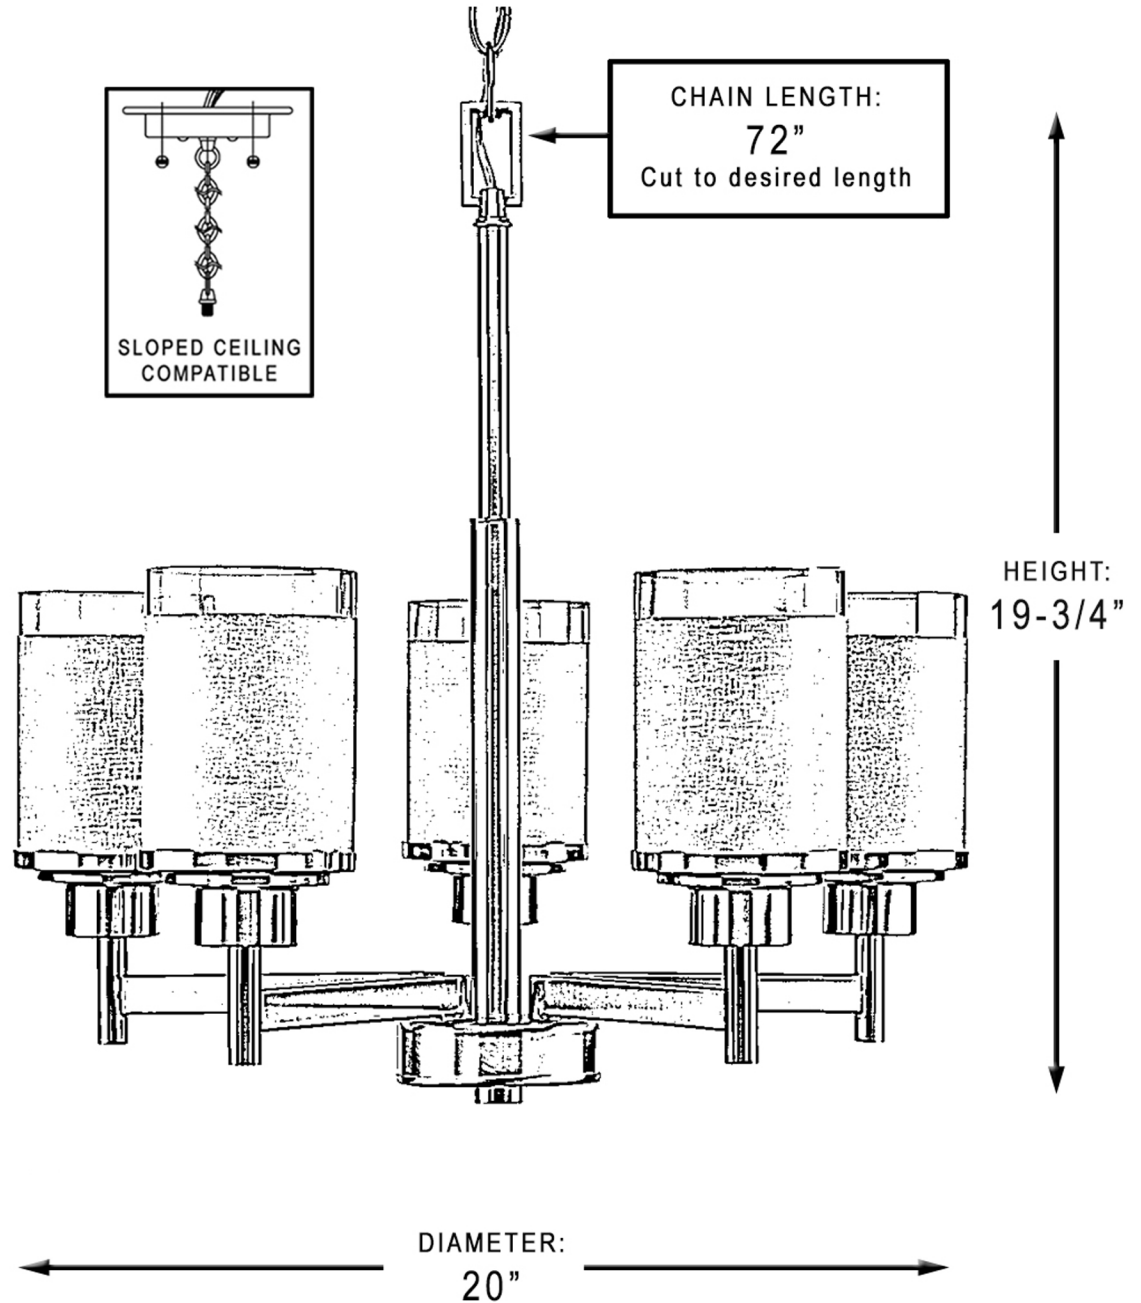

urban ambiance

UHP2018

INDOOR CHANDELIER

Collection	Cupertino
Finish	Olde Bronze
Shade	Etched Umber Linen
Bulb Type	A19 Medium Base
Bulb Wattage	100 W
Number of Bulbs	5
Bulbs Included	No
Certification	UL-CUL
Rated For	Dry Locations
Weight	18.15 LBS
Chain Length	72 in
Extension Rods	0
Material Construction	Steel