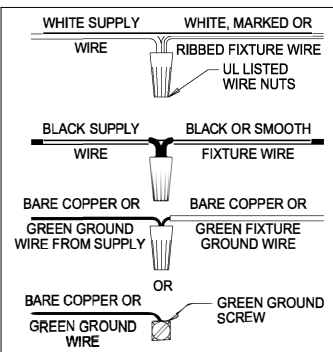

ADJUST HEIGHT WITH "D"
Y → A (TO LOCK)
AJUSTA LA ALTURA CON "D"
Y → A (APRETAR)
RÉGLEZ LA HAUTEUR AVEC "D"
Y → A (À VERROUILLER)