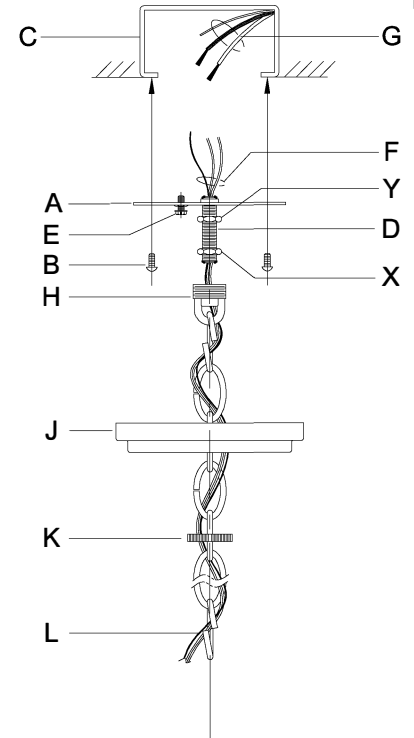

**WARNING** - If any Special Control Devices are used with this Fixture, Follow the Instructions Carefully to assure full compliance with N.E.C. requirements. If there are any questions, contact a Qualified Electrical Contractor.  
**WARNING** - This product contains chemicals known to the State of California to cause cancer, birth defects and /or other reproductive harm. Thoroughly wash hands after installing, handling, cleaning, or otherwise touching this product.  
**CAUTION** - All glass is fragile, use care when handling Glass component(s) and or Lamp(s).

**ASSEMBLY STEPS:**  
**PASOS PARA ENSAMBLAR:**  
**MODE D'ASSEMBLAGE:**

1. D,E → A
2. B,A → C
3. Y,X,H → D
4. X → H (TO LOCK) (APRETAR) (À VERROUILLER)
5. F → R,Q,P,N,M
6. R → S
7. Q,P,N,M → R
8. L → M
9. K,J → L
10. L → H
11. F → L,K,J,H,D
12. F → G
13. J,K → H
14. U,V → T
15. W → T

**B, C, G & W  
 (NOT FURNISHED)  
 (NO INCLUIDA)  
 (NON FOURNIE)**

**ADJUST HEIGHT WITH "D"**  
 Y → A (TO LOCK)  
**AJUSTA LA ALTURA CON "D"**  
 Y → A (APRETAR)  
**RÉGLEZ LA HAUTEUR AVEC "D"**  
 Y → A (À VERROUILLER)