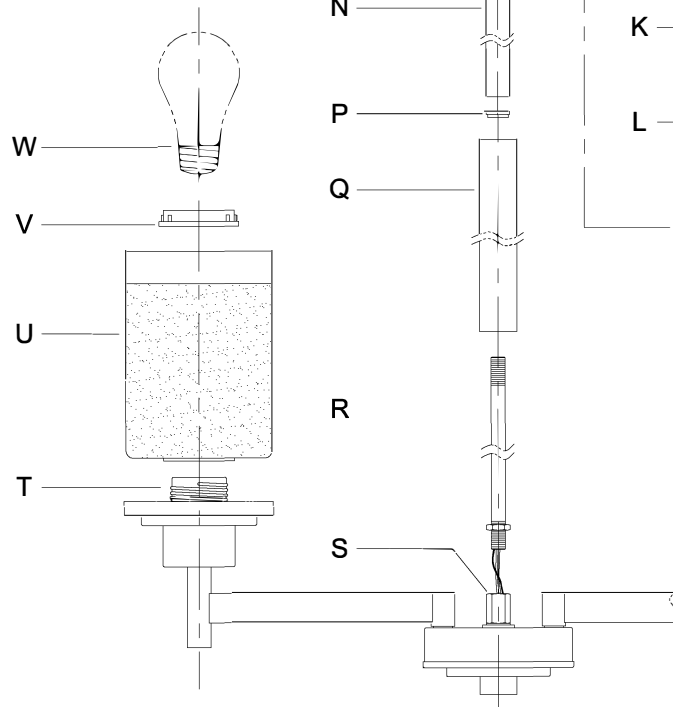

ADJUST HEIGHT WITH "D"
Y → A (TO LOCK)
AJUSTA LA ALTURA CON "D"
Y → A (APRETAR)
RÉGLEZ LA HAUTEUR AVEC "D"
Y → A (À VERROUILLER)