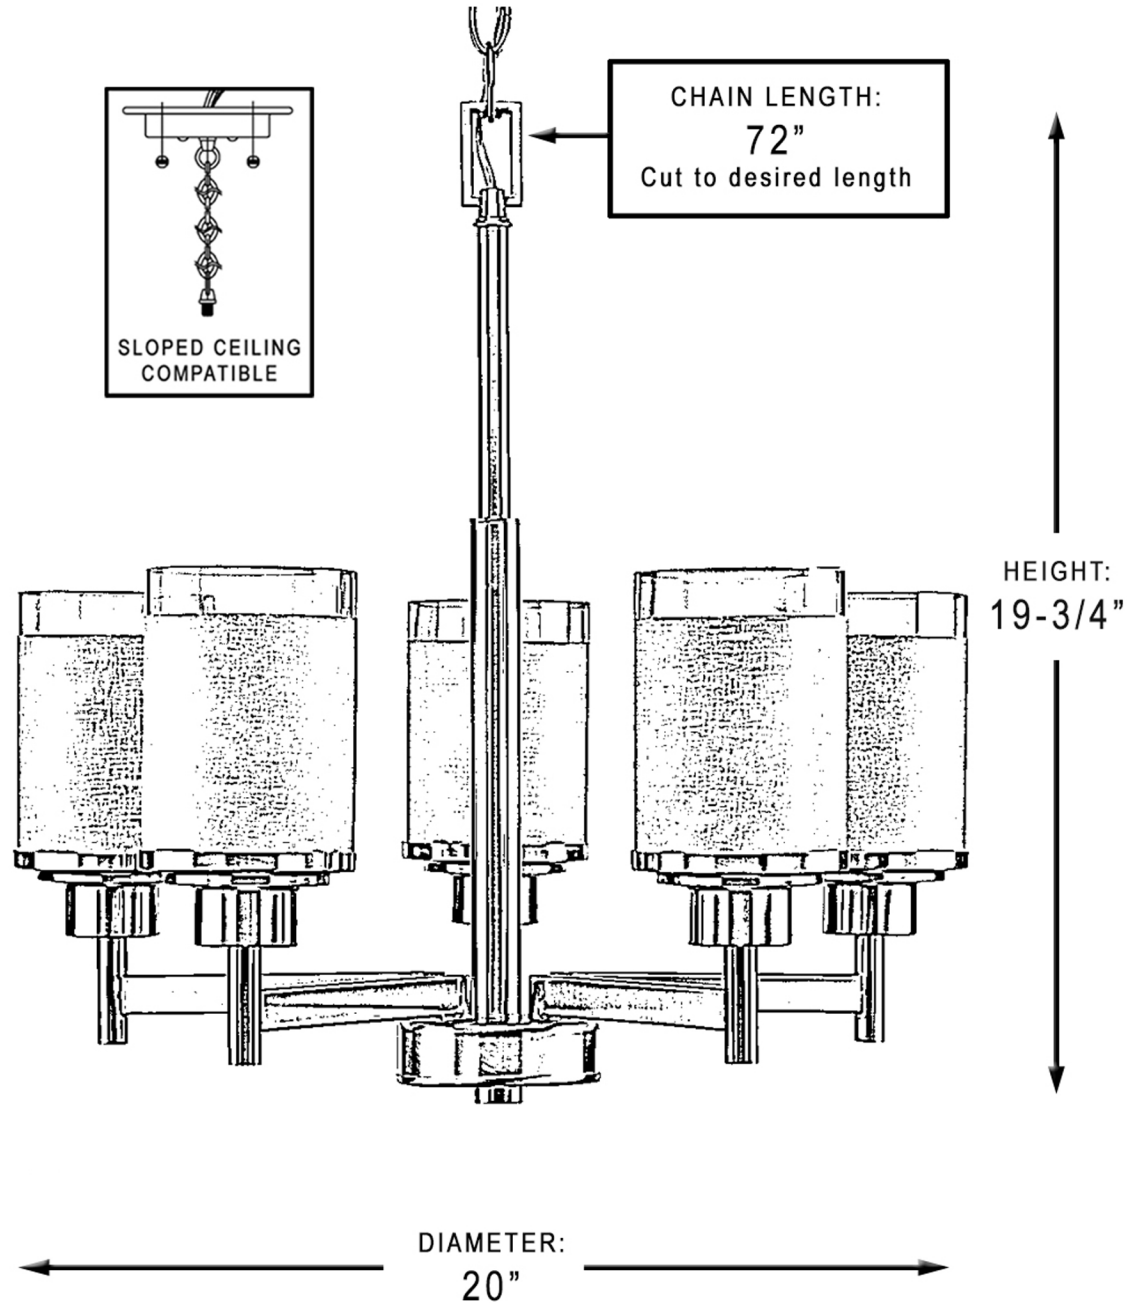

urban ambiance

UHP2017

INDOOR CHANDELIER

Collection	Cupertino
Finish	Brushed Nickel
Shade	Etched Linen
Bulb Type	A19 Medium Base
Bulb Wattage	100 W
Number of Bulbs	5
Bulbs Included	No
Certification	UL-CUL
Rated For	Dry Locations
Weight	11.4 LBS
Chain Length	72 in
Extension Rods	0
Material Construction	Steel