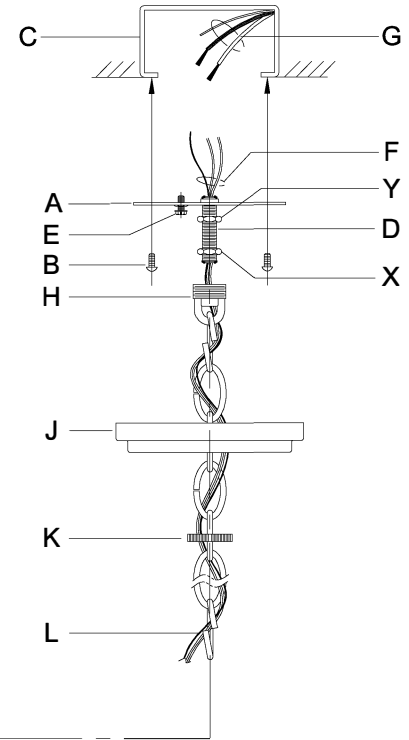

**WARNING** - If any Special Control Devices are used with this Fixture, Follow the Instructions Carefully to assure full compliance with N.E.C. requirements. If there are any questions, contact a Qualified Electrical Contractor.  
**WARNING** - This product contains chemicals known to the State of California to cause cancer, birth defects and /or other reproductive harm. Thoroughly wash hands after installing, handling, cleaning, or otherwise touching this product.  
**CAUTION** - All glass is fragile, use care when handling Glass component(s) and or Lamp(s).

**ASSEMBLY STEPS:**  
**PASOS PARA ENSAMBLAR:**  
**MODE D'ASSEMBLAGE:**

1. D,E → A
2. B,A → C
3. Y,X,H → D
4. X → H (TO LOCK) (APRETAR) (À VERROUILLER)
5. F → R,Q,P,N,M
6. R → S
7. Q,P,N,M → R
8. L → M
9. K,J → L
10. L → H
11. F → L,K,J,H,D
12. F → G
13. J,K → H
14. U,V → T
15. W → T

**B, C, G & W  
 (NOT FURNISHED)  
 (NO INCLUIDA)  
 (NON FOURNIE)**

**ADJUST HEIGHT WITH "D"**  
 Y → A (TO LOCK)

**AJUSTA LA ALTURA CON "D"**  
 Y → A (APRETAR)

**RÉGLEZ LA HAUTEUR AVEC "D"**  
 Y → A (À VERROUILLER)