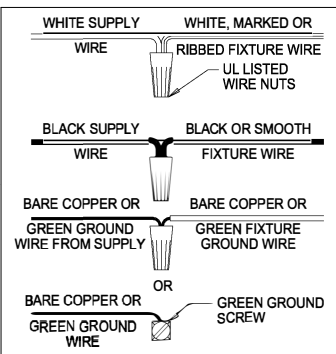

**WARNING** - If any Special Control Devices are used with this Fixture, Follow the Instructions Carefully to assure full compliance with N.E.C. requirements. If there are any questions, contact a Qualified Electrical Contractor.  
**WARNING** - This product contains chemicals known to the State of California to cause cancer, birth defects and /or other reproductive harm. Thoroughly wash hands after installing, handling, cleaning, or otherwise touching this product.  
**CAUTION** - All glass is fragile, use care when handling Glass component(s) and or Lamp(s).

**ASSEMBLY STEPS:**  
**PASOS PARA ENSAMBLAR:**  
**MODE D'ASSEMBLAGE:**

1. D,E → A
2. B,A → C
3. Y,X,H → D
4. X → H (TO LOCK) (APRETAR) (À VERROUILLER)
5. F → R,Q,P,N,M
6. R → S
7. Q,P,N,M → R
8. L → M
9. K,J → L
10. L → H
11. F → L,K,J,H,D
12. F → G
13. J,K → H
14. U,V → T
15. W → T

**B, C, G & W  
 (NOT FURNISHED)  
 (NO INCLUIDA)  
 (NON FOURNIE)**

**ADJUST HEIGHT WITH "D"**  
 Y → A (TO LOCK)

**AJUSTA LA ALTURA CON "D"**  
 Y → A (APRETAR)

**RÉGLEZ LA HAUTEUR AVEC "D"**  
 Y → A (À VERROUILLER)