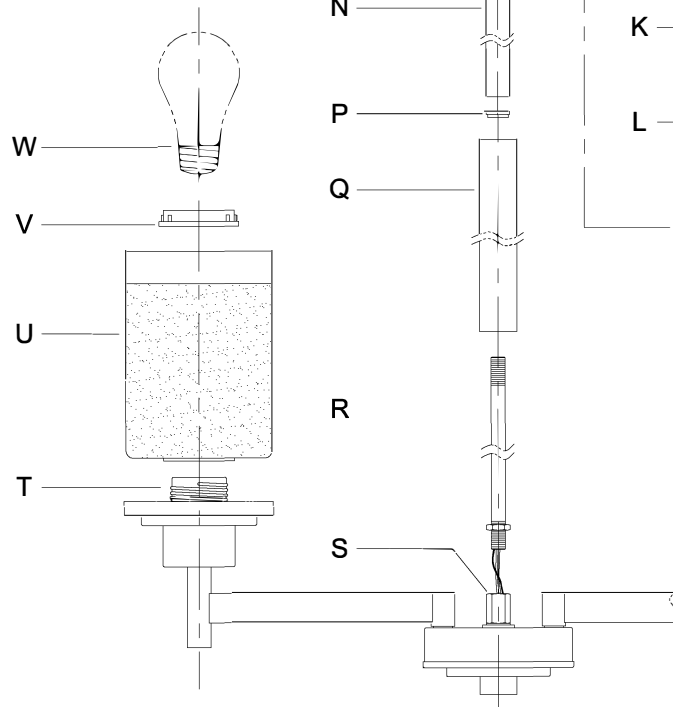

**WARNING** - If any Special Control Devices are used with this Fixture, Follow the Instructions Carefully to assure full compliance with N.E.C. requirements. If there are any questions, contact a Qualified Electrical Contractor.  
**WARNING** - This product contains chemicals known to the State of California to cause cancer, birth defects and /or other reproductive harm. Thoroughly wash hands after installing, handling, cleaning, or otherwise touching this product.  
**CAUTION** - All glass is fragile, use care when handling Glass component(s) and or Lamp(s).

**ASSEMBLY STEPS:**  
**PASOS PARA ENSAMBLAR:**  
**MODE D'ASSEMBLAGE:**

1. D,E → A
2. B,A → C
3. Y,X,H → D
4. X → H (TO LOCK) (APRETAR) (À VERROUILLER)
5. F → R,Q,P,N,M
6. R → S
7. Q,P,N,M → R
8. L → M
9. K,J → L
10. L → H
11. F → L,K,J,H,D
12. F → G
13. J,K → H
14. U,V → T
15. W → T

**B, C, G & W  
 (NOT FURNISHED)  
 (NO INCLUIDA)  
 (NON FOURNIE)**

**ADJUST HEIGHT WITH "D"**  
 Y → A (TO LOCK)

**AJUSTA LA ALTURA CON "D"**  
 Y → A (APRETAR)

**RÉGLEZ LA HAUTEUR AVEC "D"**  
 Y → A (À VERROUILLER)