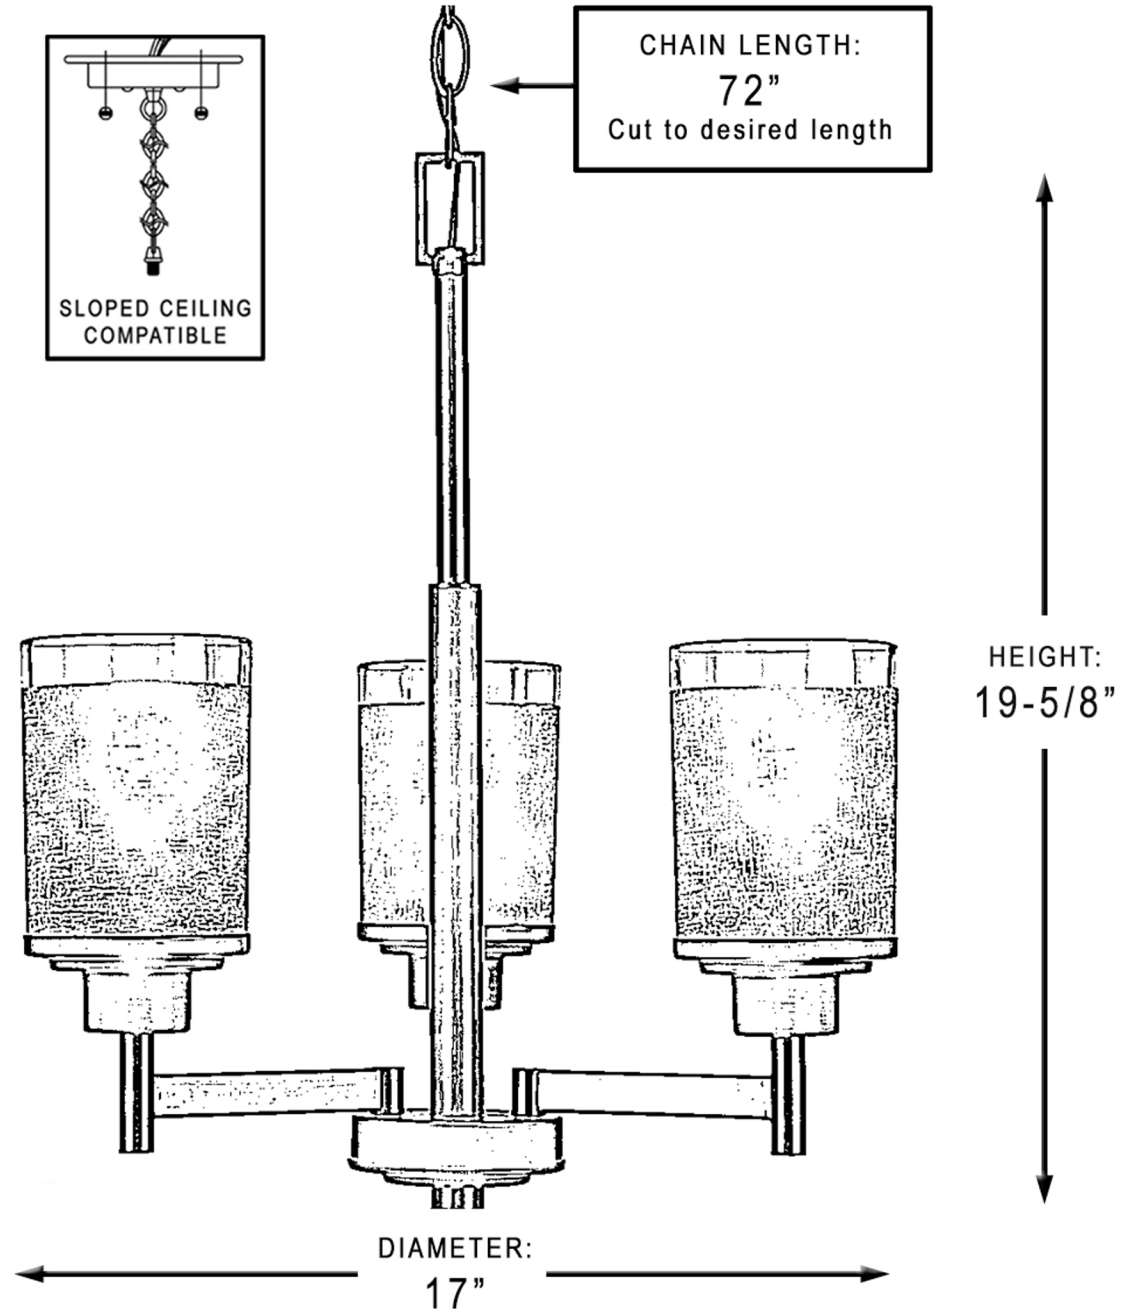

urban ambiance

UHP2016

INDOOR CHANDELIER

Collection	Cupertino
Finish	Olde Bronze
Shade	Etched Umber Linen
Bulb Type	A19 Medium Base
Bulb Wattage	100 W
Number of Bulbs	3
Bulbs Included	No
Certification	UL-CUL
Rated For	Dry Locations
Weight	18.15 LBS
Chain Length	72 in
Extension Rods	0
Material Construction	Steel