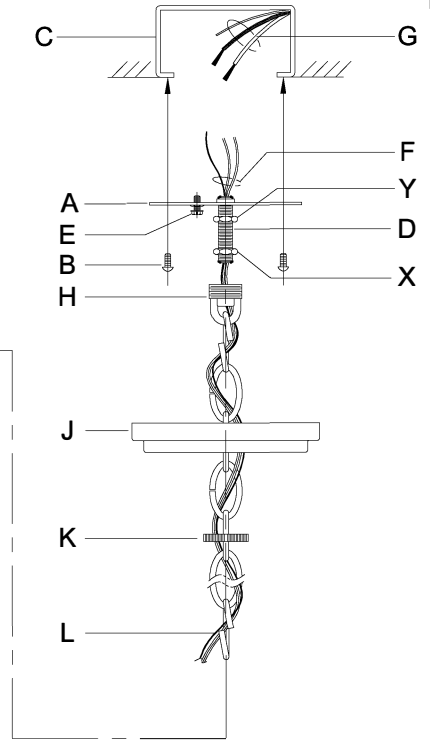

**WARNING** - If any Special Control Devices are used with this Fixture, Follow the Instructions Carefully to assure full compliance with N.E.C. requirements. If there are any questions, contact a Qualified Electrical Contractor.  
**WARNING** - This product contains chemicals known to the State of California to cause cancer, birth defects and /or other reproductive harm. Thoroughly wash hands after installing, handling, cleaning, or otherwise touching this product.  
**CAUTION** - All glass is fragile, use care when handling Glass component(s) and or Lamp(s).

**ASSEMBLY STEPS:**  
**PASOS PARA ENSAMBLAR:**  
**MODE D'ASSEMBLAGE:**

1. D,E → A
2. B,A → C
3. Y,X,H → D
4. X → H (TO LOCK) (APRETAR) (À VERROUILLER)
5. F → R,Q,P,N,M
6. R → S
7. Q,P,N,M → R
8. L → M
9. K,J → L
10. L → H
11. F → L,K,J,H,D
12. F → G
13. J,K → H
14. U,V → T
15. W → T

**B, C, G & W  
 (NOT FURNISHED)  
 (NO INCLUIDA)  
 (NON FOURNIE)**

**ADJUST HEIGHT WITH "D"**  
 Y → A (TO LOCK)  
**AJUSTA LA ALTURA CON "D"**  
 Y → A (APRETAR)  
**RÉGLEZ LA HAUTEUR AVEC "D"**  
 Y → A (À VERROUILLER)