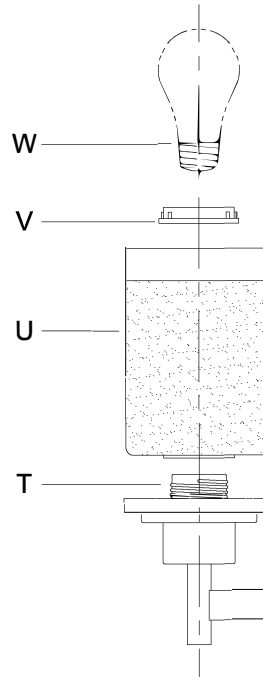

**WARNING** - If any Special Control Devices are used with this Fixture, Follow the Instructions Carefully to assure full compliance with N.E.C. requirements. If there are any questions, contact a Qualified Electrical Contractor.  
**WARNING** - This product contains chemicals known to the State of California to cause cancer, birth defects and /or other reproductive harm. Thoroughly wash hands after installing, handling, cleaning, or otherwise touching this product.  
**CAUTION** - All glass is fragile, use care when handling Glass component(s) and or Lamp(s).

**ASSEMBLY STEPS:**  
**PASOS PARA ENSAMBLAR:**  
**MODE D'ASSEMBLAGE:**

1. D,E → A
2. B,A → C
3. Y,X,H → D
4. X → H (TO LOCK) (APRETAR) (À VERROUILLER)
5. F → R,Q,P,N,M
6. R → S
7. Q,P,N,M → R
8. L → M
9. K,J → L
10. L → H
11. F → L,K,J,H,D
12. F → G
13. J,K → H
14. U,V → T
15. W → T

**B, C, G & W  
 (NOT FURNISHED)  
 (NO INCLUIDA)  
 (NON FOURNIE)**

**ADJUST HEIGHT WITH "D"**  
 Y → A (TO LOCK)  
**AJUSTA LA ALTURA CON "D"**  
 Y → A (APRETAR)  
**RÉGLEZ LA HAUTEUR AVEC "D"**  
 Y → A (À VERROUILLER)