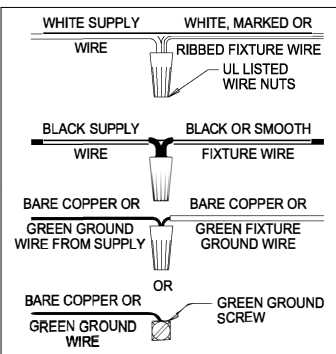

ADJUST HEIGHT WITH "D"
Y → A (TO LOCK)
AJUSTA LA ALTURA CON "D"
Y → A (APRETAR)
RÉGLEZ LA HAUTEUR AVEC "D"
Y → A (À VERROUILLER)