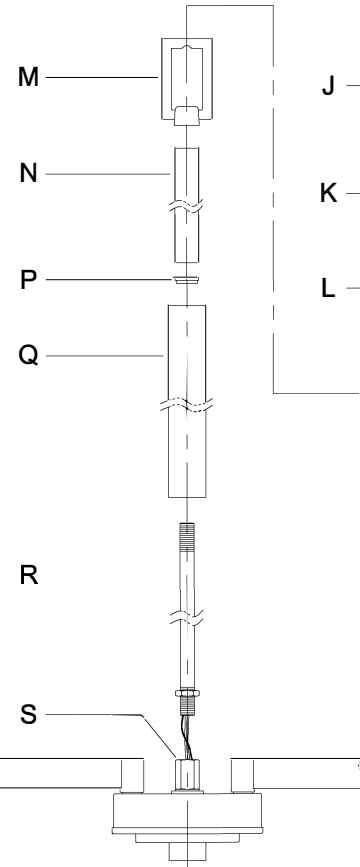

**WARNING** - If any Special Control Devices are used with this Fixture, Follow the Instructions Carefully to assure full compliance with N.E.C. requirements. If there are any questions, contact a Qualified Electrical Contractor.  
**WARNING** - This product contains chemicals known to the State of California to cause cancer, birth defects and /or other reproductive harm. Thoroughly wash hands after installing, handling, cleaning, or otherwise touching this product.  
**CAUTION** - All glass is fragile, use care when handling Glass component(s) and or Lamp(s).

**ASSEMBLY STEPS:**  
**PASOS PARA ENSAMBLAR:**  
**MODE D'ASSEMBLAGE:**

1. D,E → A
2. B,A → C
3. Y,X,H → D
4. X → H (TO LOCK) (APRETAR) (À VERROUILLER)
5. F → R,Q,P,N,M
6. R → S
7. Q,P,N,M → R
8. L → M
9. K,J → L
10. L → H
11. F → L,K,J,H,D
12. F → G
13. J,K → H
14. U,V → T
15. W → T

**B, C, G & W  
 (NOT FURNISHED)  
 (NO INCLUIDA)  
 (NON FOURNIE)**

**ADJUST HEIGHT WITH "D"**  
 Y → A (TO LOCK)  
**AJUSTA LA ALTURA CON "D"**  
 Y → A (APRETAR)  
**RÉGLEZ LA HAUTEUR AVEC "D"**  
 Y → A (À VERROUILLER)