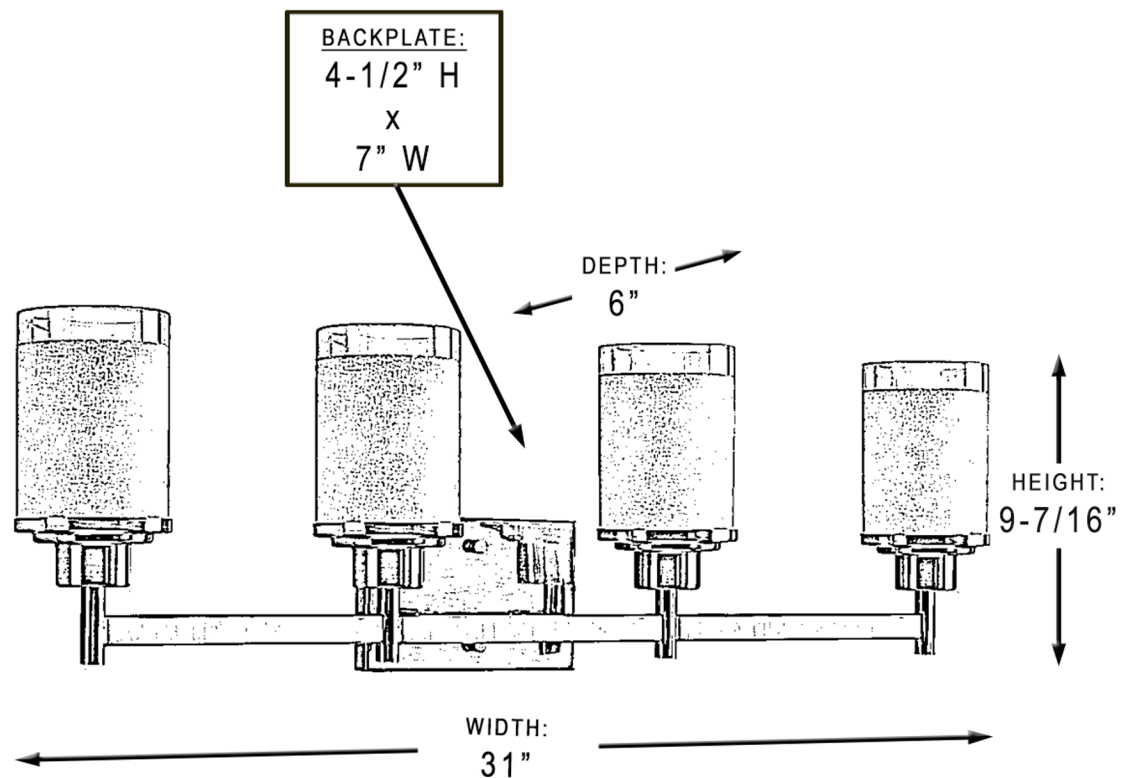

## UHP2015

INTERIOR BATHROOM FIXTURE

<b>Collection</b>	Cupertino
<b>Finish</b>	Olde Bronze
<b>Shade</b>	Etched Umber Linen
<b>Bulb Type</b>	A19 Medium Base
<b>Bulb Wattage</b>	100 W
<b>Number of Bulbs</b>	4
<b>Bulbs Included</b>	No
<b>Certification</b>	UL-CUL
<b>Rated For</b>	Damp Locations
<b>Weight</b>	13.2 LBS
<b>Chain Length</b>	N/A
<b>Extension Rods</b>	0
<b>Material Construction</b>	Steel