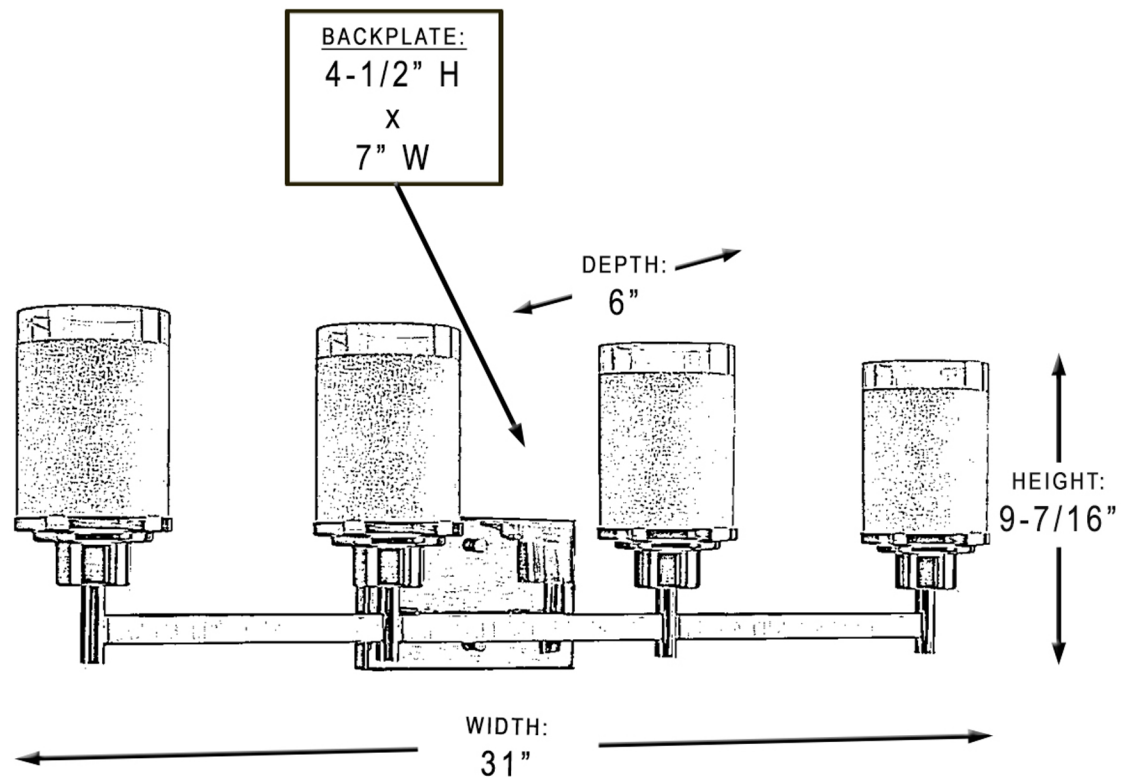

urban ambiance

UHP2014

INTERIOR BATHROOM FIXTURE

Collection	Cupertino
Finish	Brushed Nickel
Shade	Etched Linen
Bulb Type	A19 Medium Base
Bulb Wattage	100 W
Number of Bulbs	4
Bulbs Included	No
Certification	UL-CUL
Rated For	Damp Locations
Weight	13 LBS
Chain Length	N/A
Extension Rods	0
Material Construction	Steel