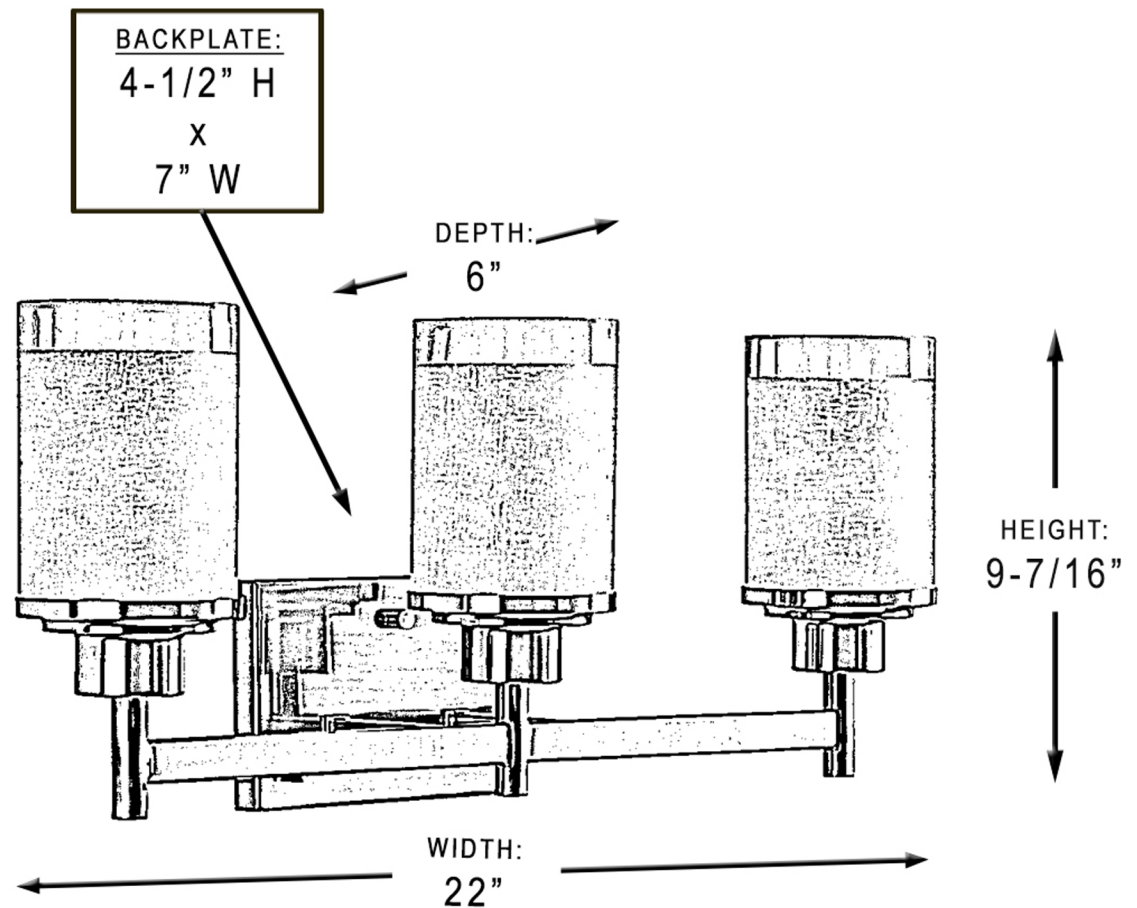

urban ambiance

UHP2012

INTERIOR BATHROOM FIXTURE

Collection	Cupertino
Finish	Brushed Nickel
Shade	Etched Linen
Bulb Type	A19 Medium Base
Bulb Wattage	100 W
Number of Bulbs	3
Bulbs Included	No
Certification	UL-CUL
Rated For	Damp Locations
Weight	9.8 LBS
Chain Length	N/A
Extension Rods	0
Material Construction	Steel