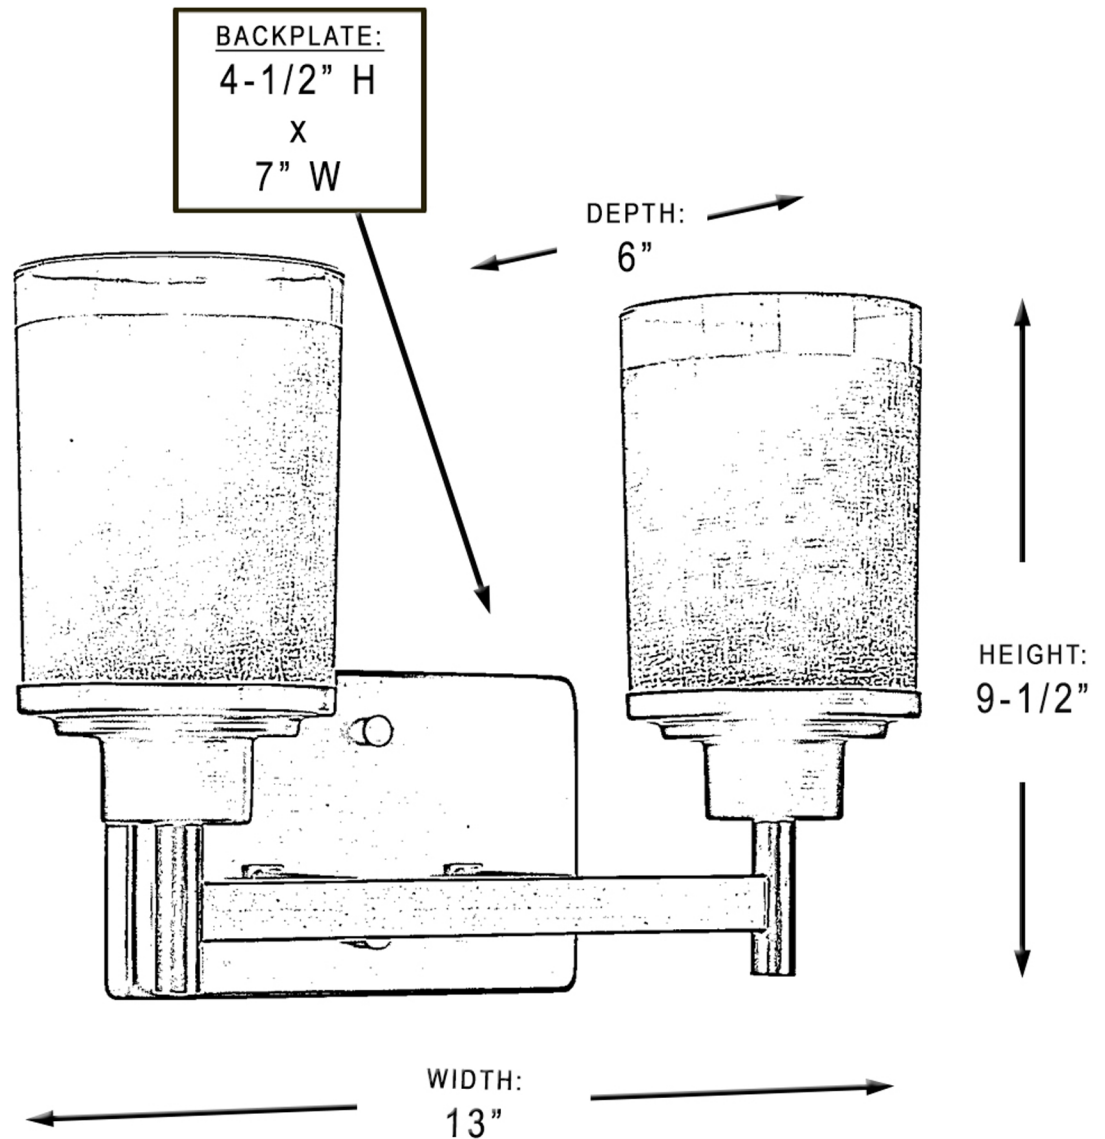

urban ambiance

UHP2011

INTERIOR BATHROOM FIXTURE

Collection	Cupertino
Finish	Olde Bronze
Shade	Etched Umber Linen
Bulb Type	A19 Medium Base
Bulb Wattage	100 W
Number of Bulbs	2
Bulbs Included	No
Certification	UL-CUL
Rated For	Damp Locations
Weight	6.6 LBS
Chain Length	N/A
Extension Rods	0
Material Construction	Steel