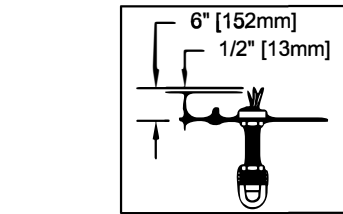

CAUTION - All glass is fragile, use care when handling Glass component(s) and or Lamp(s).

CANOPY MOUNTING & WIRE CONNECTION ASSEMBLY STEPS:

ADJUST HEIGHT WITH "D"
N → A (TO LOCK)
AJUSTA LA ALTURA CON "D"
N → A (APRETAR)
RÉGLEZ LA HAUTEUR AVEC "D"
N → A (À VERROUILLER)