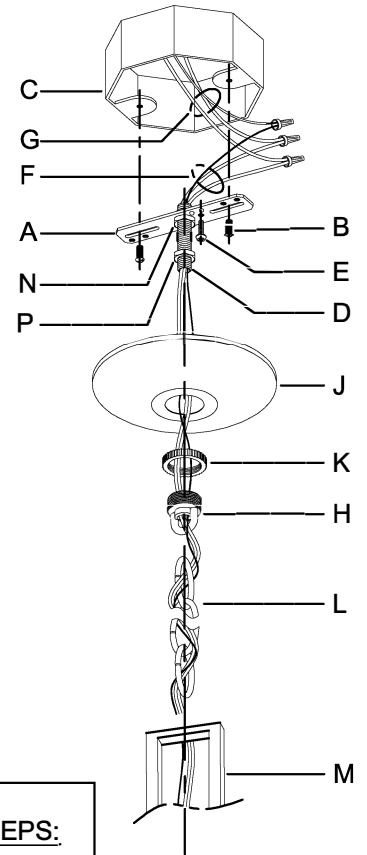

CAUTION - All glass is fragile, use care when handling Glass component(s) and or Lamp(s).

CANOPY MOUNTING & WIRE CONNECTION ASSEMBLY STEPS:

ADJUST HEIGHT WITH "D"
N → A (TO LOCK)
AJUSTA LA ALTURA CON "D"
N → A (APRETAR)
RÉGLEZ LA HAUTEUR AVEC "D"
N → A (À VERROUILLER)

1. D,E → A
2. B,A → C
3. N,P,H → D
4. P → H (TO LOCK) (APRETAR) (À VERROUILLER)
5. F → M
6. L → M
7. J,K → L
8. L → H
9. F → L,K,J,H,D
10. F → G
11. J,K → H

FIXTURE ASSEMBLY STEPS:

1. S → R
2. T → R
3. U → Q
4. R,S → Q