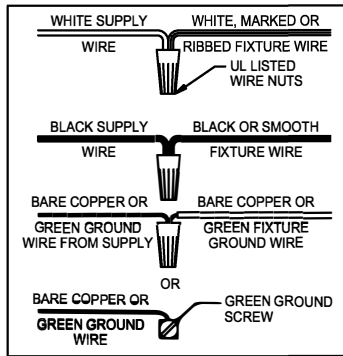

WARNING - If any Special Control Devices are used with this Fixture, Follow the Instructions Carefully to assure full compliance with N.E.C. requirements. If there are any questions, contact a Qualified Electrical Contractor.

CAUTION - All glass is fragile, use care when handling Glass component(s) and or Lamp(s).

CANOPY MOUNTING & WIRE CONNECTION ASSEMBLY STEPS:

ADJUST HEIGHT WITH "D"
N → A (TO LOCK)
AJUSTA LA ALTURA CON "D"
N → A (APRETAR)
RÉGLEZ LA HAUTEUR AVEC "D"
N → A (À VERROUILLER)