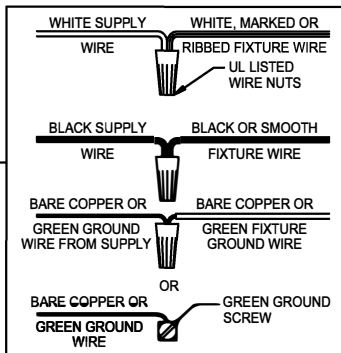

WARNING - If any Special Control Devices are used with this Fixture, Follow the Instructions Carefully to assure full compliance with N.E.C. requirements. If there are any questions, contact a Qualified Electrical Contractor.

CAUTION - All glass is fragile, use care when handling Glass component(s) and or Lamp(s).

ASSEMBLY STEPS:

PASOS PARA ENSAMBLAR:

MODE D'ASSEMBLAGE:

1. B → C
2. Ø (0.144)(3.6mm) → 
3. C ← B
4. Ø (0.144)(3.6mm) → 
5. F → G → 
6. K → J
7. O,P → J
8. E → D
9. H → D
10. L → D
11. M,Q,N → L