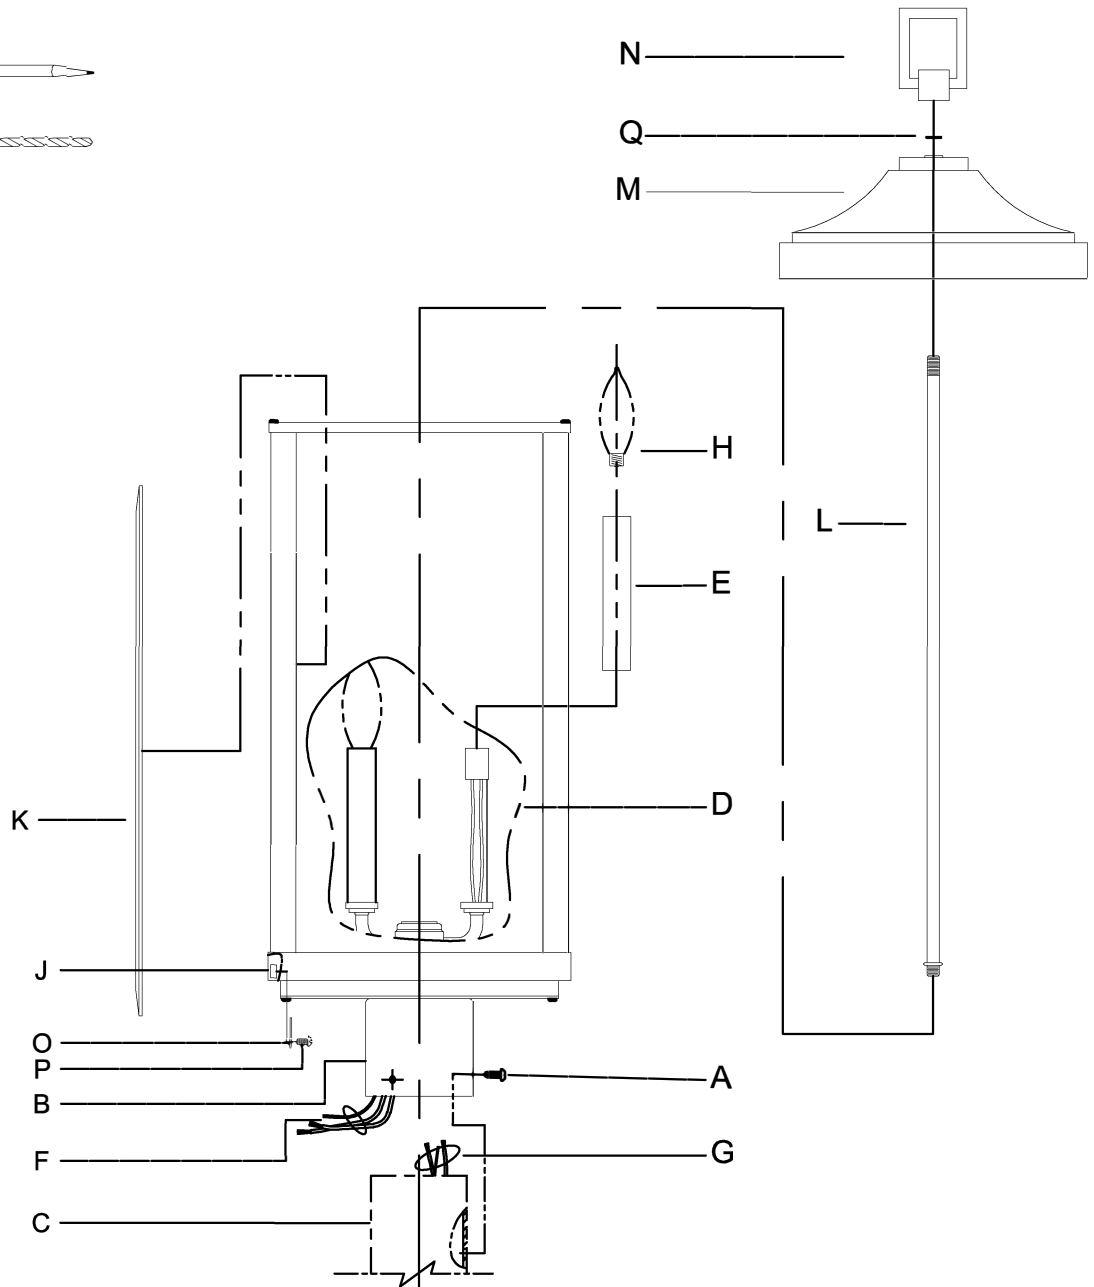

Questions?

Call our Customer Care Team at 1-855-303-4229

urban ambiance

www.urbanambiance.com