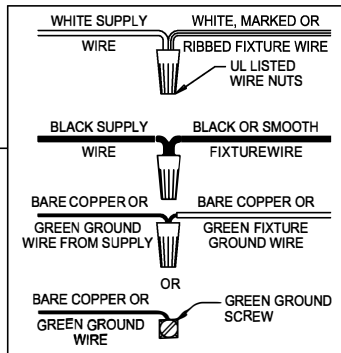

CAUTION: Risk of fire. Min. 90°C supply conductors. Consult a qualified electrician to ensure correct branch circuit conductor.

WARNING - If any Special Control Devices are used with this Fixture, Follow the Instructions Carefully to assure full compliance with N.E.C. requirements. If there are any questions, contact a Qualified Electrical Contractor.

CAUTION - All glass is fragile, use care when handling Glass component(s) and or Lamp(s).

ASSEMBLY STEPS:

MODE D'ASSEMBLAGE:

PASOS PARA ENSAMBLAR:

1. B → A
2. Ø (0.144)(3.6mm) → 
3. A ← B
4. Ø (0.144)(3.6mm) → 
5. F → G 
6. C, B → A
7. J → H
8. E, D → K