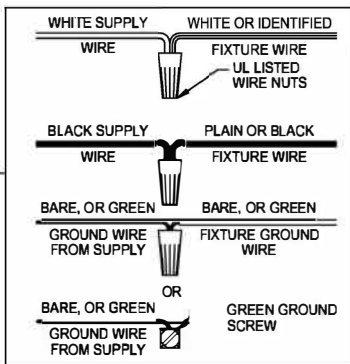

WARNING - If any Special Control Devices are used with this Fixture, Follow the Instructions Carefully to assure full compliance with N.E.C. requirements. If there are any questions, contact a Qualified Electrical Contractor.

CAUTION - All glass is fragile, use care when handling Glass component(s) and or Lamp(s).

ASSEMBLY STEPS:
PASOS PARA ENSAMBLAR:
MODE D'ASSEMBLAGE:

1. D,E → A
2. B,A → C
3. F → G 
4. H,J,M → D
5. L → K

**B, C, G & L
 (NOT FURNISHED)
 (NO INCLUIDA)
 (NON FOURNIE)**