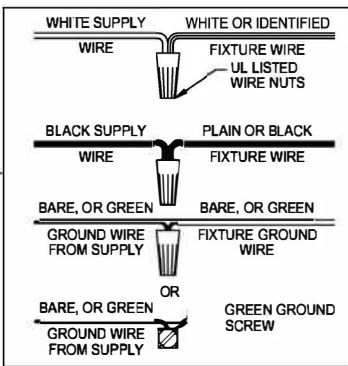

WARNING - If any Special Control Devices are used with this Fixture, Follow the Instructions Carefully to assure full compliance with N.E.C. requirements. If there are any questions, contact a Qualified Electrical Contractor.

CAUTION - All glass is fragile, use care when handling Glass component(s) and or Lamp(s).

ASSEMBLY STEPS:
PASOS PARA ENSAMBLAR:
MODE D'ASSEMBLAGE:

1. D,E → A
2. B,A → C
3. F → G 
4. H,J,M → D
5. L → K

**B, C, G & L
 (NOT FURNISHED)
 (NO INCLUIDA)
 (NON FOURNIE)**