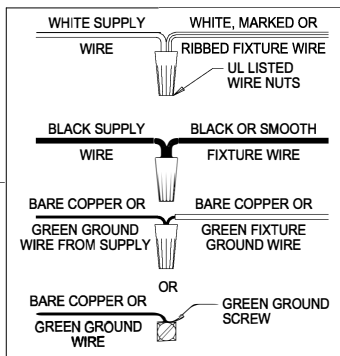

UHP1200

WARNING - If any Special Control Devices are used with this Fixture, Follow the Instructions Carefully to assure full compliance with N.E.C. requirements. If there are any questions, contact a Qualified Electrical Contractor.
WARNING - This product contains chemicals known to the State of California to cause cancer, birth defects and /or other reproductive harm. Thoroughly wash hands after installing, handling, cleaning, or otherwise touching this product.
CAUTION - All glass is fragile, use care when handling Glass component(s) and or Lamp(s).

CANOPY MOUNTING & WIRE CONNECTION ASSEMBLY STEPS:

1. E → A
2. D,A → C
3. H → A
4. F → G 
5. J,H → A

**D, C & G
 (NOT FURNISHED)
 (NON FOURNIE)
 (NO INCLUIDA)**

UHP1200

UHP1201