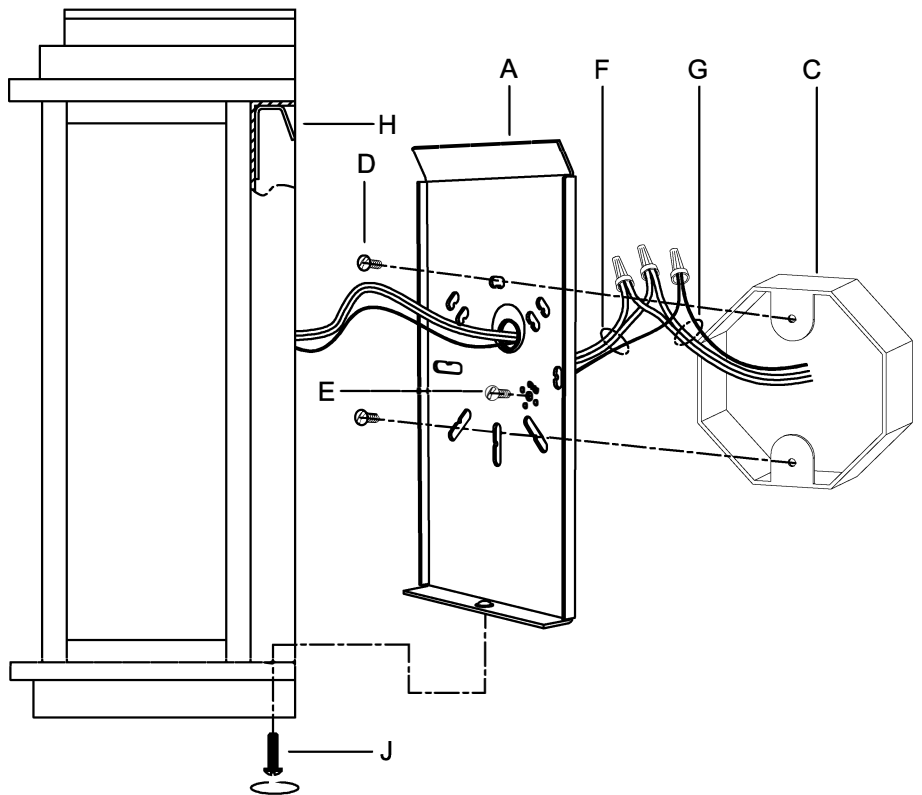

UHP1200

WARNING - If any Special Control Devices are used with this Fixture, Follow the Instructions Carefully to assure full compliance with N.E.C. requirements. If there are any questions, contact a Qualified Electrical Contractor.
WARNING - This product contains chemicals known to the State of California to cause cancer, birth defects and /or other reproductive harm. Thoroughly wash hands after installing, handling, cleaning, or otherwise touching this product.
CAUTION - All glass is fragile, use care when handling Glass component(s) and or Lamp(s).

CANOPY MOUNTING & WIRE CONNECTION ASSEMBLY STEPS:

1. E → A
2. D,A → C
3. H → A
4. F → G 
5. J,H → A

**D, C & G
 (NOT FURNISHED)
 (NON FOURNIE)
 (NO INCLUIDA)**

UHP1200

UHP1201