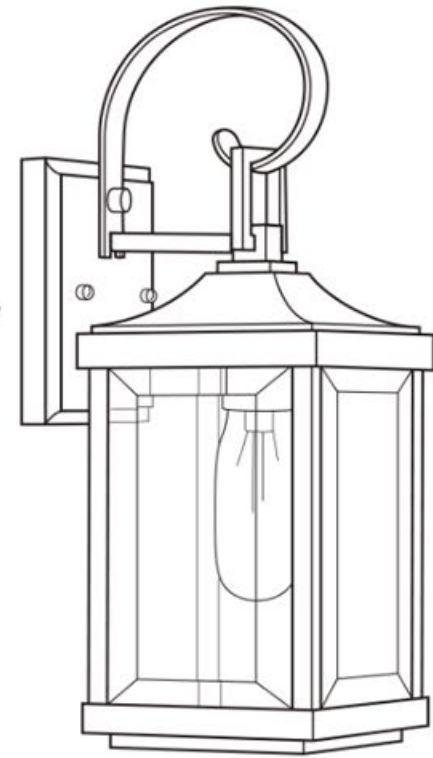

urban ambiance

UHP1192

EXTERIOR WALL SCONCE

Collection	Calderdale
Finish	Olde Bronze
Fixture Material	aluminum
Shade Material	Glass
Bulb Type	Medium Base
Bulb Wattage	100 W
Number of Bulbs	1
Bulbs Included	No
Style	Colonial
UL / CSA Rating	Wet Locations
Weight (in LBS)	3.64
Chain Length	None
Extension Rods	None
Ceiling / Back Plate	0.8125"H x 4.5"W x 5.5"D
Power Wire (in Inches)	6
LED Bulb Compatible	Yes
Sloped Ceiling Compatible	Yes

15-1/8"