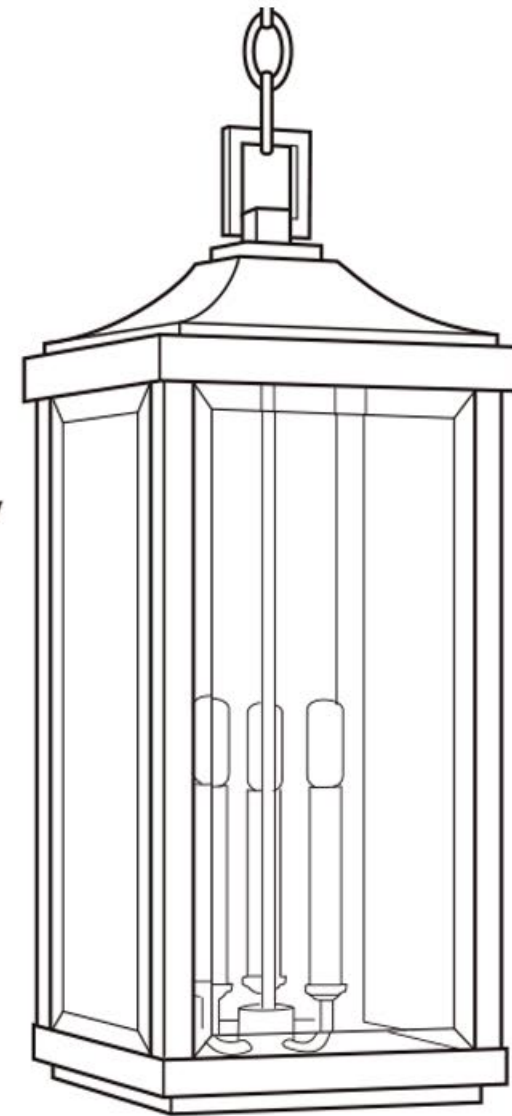

urban ambiance

UHP1191

EXTERIOR PENDANT LIGHT

Collection	Calderdale
Finish	Olde Bronze
Fixture Material	aluminum
Shade Material	Glass
Bulb Type	Candelabra Base
Bulb Wattage	60 W
Number of Bulbs	3
Bulbs Included	No
Style	Colonial
UL / CSA Rating	Damp Locations
Weight (in LBS)	14
Chain Length	72 in
Extension Rods	None
Ceiling / Back Plate	0.875"H x 5"W x 1"D
Power Wire (in Inches)	120
LED Bulb Compatible	Yes
Sloped Ceiling Compatible	Yes

23-3/4"

9-1/2"