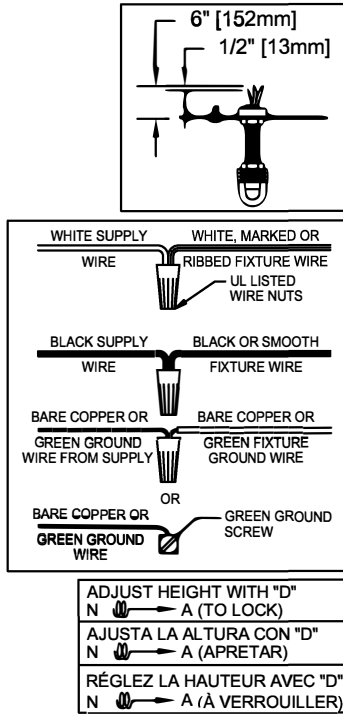

UHP1191

WARNING - If any Special Control Devices are used with this Fixture, Follow the Instructions Carefully to assure full compliance with N.E.C. requirements. If there are any questions, contact a Qualified Electrical Contractor.
WARNING - This product contains chemicals known to the State of California to cause cancer, birth defects and /or other reproductive harm. Thoroughly wash hands after installing, handling, cleaning, or otherwise touching this product.
CAUTION - All glass is fragile, use care when handling Glass component(s) and or Lamp(s).

CANOPY MOUNTING & WIRE CONNECTION ASSEMBLY STEPS:

1. D,E → A
2. B,A → C
3. N,P,H → D
4. P → H (TO LOCK) (APRETAR) (À VERROUILLER)
5. F → M
6. L → M
7. J,K → L
8. L → H
9. F → L,K,J,H,D
10. F → G
11. J,K → H

FIXTURE ASSEMBLY STEPS:

1. S → R
2. T → R
3. U → Q
4. R,S → Q

B, C, G & T
 (NOT FURNISHED)
 (NO INCLUIDA)
 (NON FOURNIE)