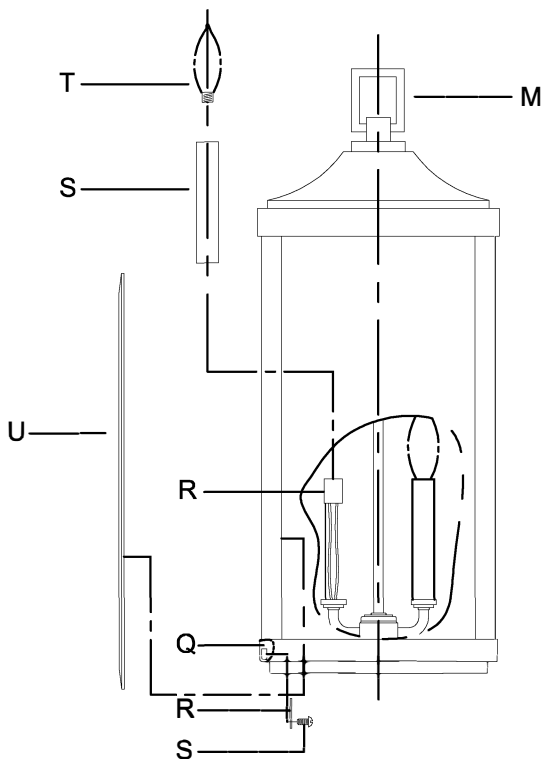

UHP1191

WARNING - If any Special Control Devices are used with this Fixture, Follow the Instructions Carefully to assure full compliance with N.E.C. requirements. If there are any questions, contact a Qualified Electrical Contractor.
WARNING - This product contains chemicals known to the State of California to cause cancer, birth defects and /or other reproductive harm. Thoroughly wash hands after installing, handling, cleaning, or otherwise touching this product.
CAUTION - All glass is fragile, use care when handling Glass component(s) and or Lamp(s).

CANOPY MOUNTING & WIRE CONNECTION ASSEMBLY STEPS:

1. D,E → A
2. B,A → C
3. N,P,H → D
4. P → H (TO LOCK) (APRETAR) (À VERROUILLER)
5. F → M
6. L → M
7. J,K → L
8. L → H
9. F → L,K,J,H,D
10. F → G
11. J,K → H

FIXTURE ASSEMBLY STEPS:

1. S → R
2. T → R
3. U → Q
4. R,S → Q

B, C, G & T
 (NOT FURNISHED)
 (NO INCLUIDA)
 (NON FOURNIE)