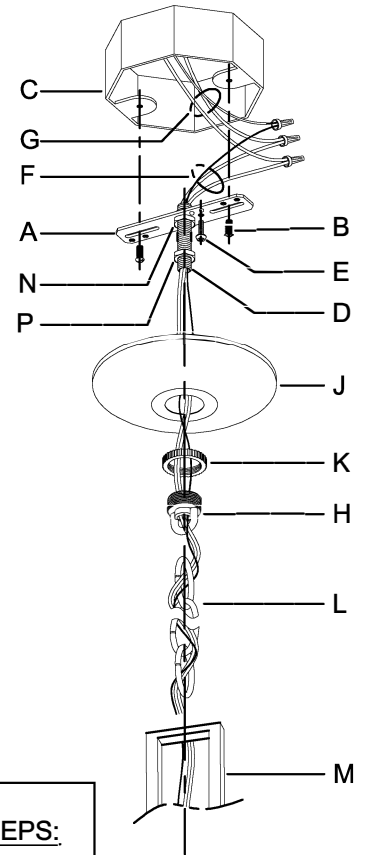

UHP1191

WARNING - If any Special Control Devices are used with this Fixture, Follow the Instructions Carefully to assure full compliance with N.E.C. requirements. If there are any questions, contact a Qualified Electrical Contractor.
WARNING - This product contains chemicals known to the State of California to cause cancer, birth defects and /or other reproductive harm. Thoroughly wash hands after installing, handling, cleaning, or otherwise touching this product.
CAUTION - All glass is fragile, use care when handling Glass component(s) and or Lamp(s).

CANOPY MOUNTING & WIRE CONNECTION ASSEMBLY STEPS:

1. D,E → A
2. B,A → C
3. N,P,H → D
4. P → H (TO LOCK) (APRETAR) (À VERROUILLER)
5. F → M
6. L → M
7. J,K → L
8. L → H
9. F → L,K,J,H,D
10. F → G
11. J,K → H

FIXTURE ASSEMBLY STEPS:

1. S → R
2. T → R
3. U → Q
4. R,S → Q

B, C, G & T
 (NOT FURNISHED)
 (NO INCLUIDA)
 (NON FOURNIE)