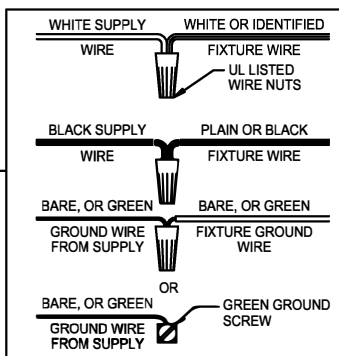

UHP1181

WARNING - If any Special Control Devices are used with this Fixture, Follow the Instructions Carefully to assure full compliance with N.E.C. requirements. If there are any questions, contact a Qualified Electrical Contractor.
CAUTION - All glass is fragile, use care when handling Glass component(s) and or Lamp(s).

ASSEMBLY STEPS:
PASOS PARA ENSAMBLAR:
MODE D'ASSEMBLAGE:

1. A → B
2. Ø (0.144)(3.6mm) → 
3. B ← A
4. Ø (0.144)(3.6mm) → 
5. D → E → 
6. A,C → B
7. G → F
8. H,J → K

**B, E & G
 (NOT FURNISHED)
 (NO INCLUIDA)
 (NON FOURNIE)**