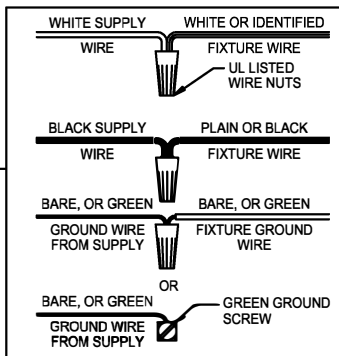

UHP1180

WARNING - If any Special Control Devices are used with this Fixture, Follow the Instructions Carefully to assure full compliance with N.E.C. requirements. If there are any questions, contact a Qualified Electrical Contractor.
CAUTION - All glass is fragile, use care when handling Glass component(s) and or Lamp(s).

ASSEMBLY STEPS:
PASOS PARA ENSAMBLAR:
MODE D'ASSEMBLAGE:

1. A → B
2. Ø (0.144)(3.6mm) → 
3. B ← A
4. Ø (0.144)(3.6mm) → 
5. D → E → 
6. A,C → B
7. G → F
8. H,J → K

**B, E & G
 (NOT FURNISHED)
 (NO INCLUIDA)
 (NON FOURNIE)**