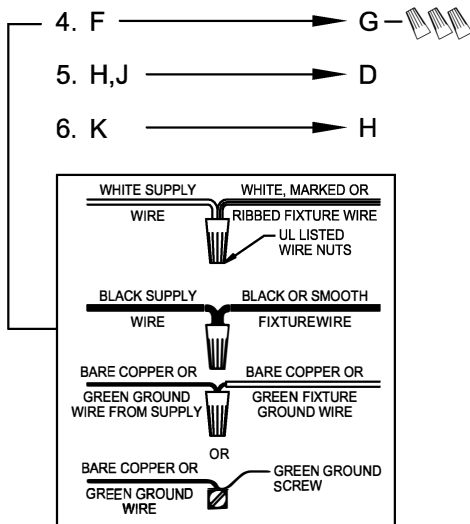

UHP1178

WARNING - If any Special Control Devices are used with this Fixture, Follow the Instructions Carefully to assure full compliance with N.E.C. requirements. If there are any questions, contact a Qualified Electrical Contractor.
WARNING - This product contains chemicals known to the State of California to cause cancer, birth defects and /or other reproductive harm. Thoroughly wash hands after installing, handling, cleaning, or otherwise touching this product.
CAUTION - All glass is fragile, use care when handling Glass component(s) and or Lamp(s).

CANOPY MOUNTING & WIRE CONNECTION ASSEMBLY STEPS:

1. D,E → A
2. Q → D
3. B,A → C
4. F → G
5. H,J → D
6. K → H

FIXTURE ASSEMBLY STEPS:

1. P → K

UHP1173

UHP1178

**B, C, G & P
 (NOT FURNISHED)
 (NO INCLUIDA)
 (NON FOURNIE)**