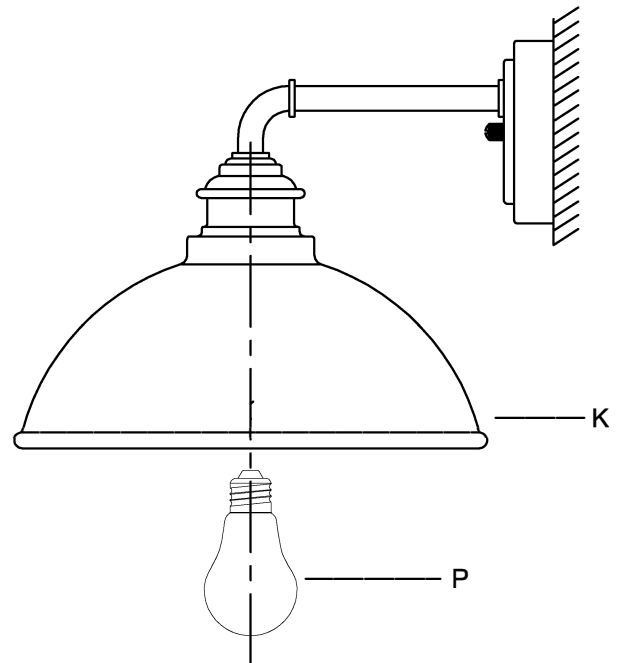

UHP1178

WARNING - If any Special Control Devices are used with this Fixture, Follow the Instructions Carefully to assure full compliance with N.E.C. requirements. If there are any questions, contact a Qualified Electrical Contractor.
WARNING - This product contains chemicals known to the State of California to cause cancer, birth defects and /or other reproductive harm. Thoroughly wash hands after installing, handling, cleaning, or otherwise touching this product.
CAUTION - All glass is fragile, use care when handling Glass component(s) and or Lamp(s).

CANOPY MOUNTING & WIRE CONNECTION ASSEMBLY STEPS:

1. D,E → A
2. Q → D
3. B,A → C
4. F → G
5. H,J → D
6. K → H

FIXTURE ASSEMBLY STEPS:

1. P → K

UHP1173

UHP1178

**B, C, G & P
 (NOT FURNISHED)
 (NO INCLUIDA)
 (NON FOURNIE)**