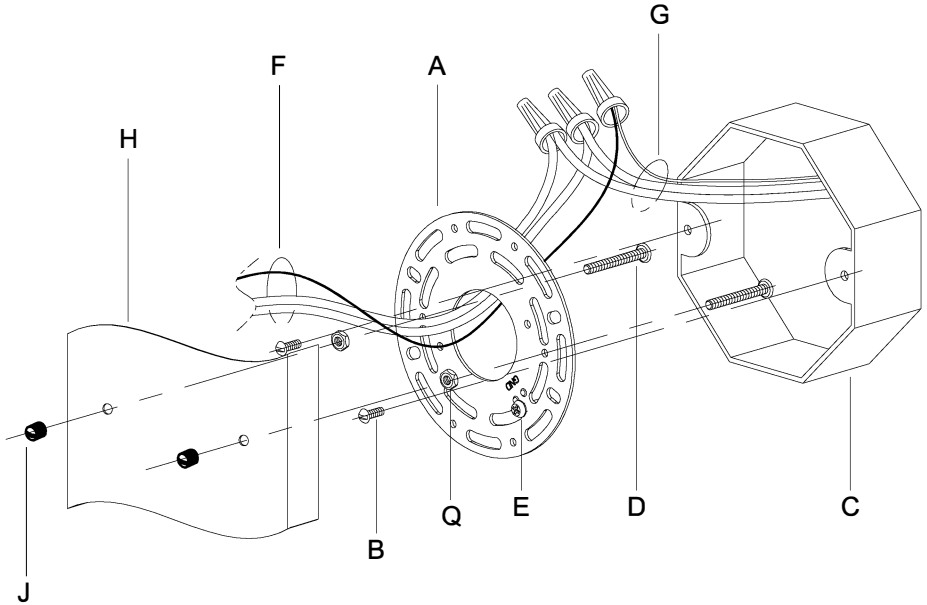

UHP1178

WARNING - If any Special Control Devices are used with this Fixture, Follow the Instructions Carefully to assure full compliance with N.E.C. requirements. If there are any questions, contact a Qualified Electrical Contractor.
WARNING - This product contains chemicals known to the State of California to cause cancer, birth defects and /or other reproductive harm. Thoroughly wash hands after installing, handling, cleaning, or otherwise touching this product.
CAUTION - All glass is fragile, use care when handling Glass component(s) and or Lamp(s).

CANOPY MOUNTING & WIRE CONNECTION ASSEMBLY STEPS:

1. D,E → A
2. Q → D
3. B,A → C
4. F → G
5. H,J → D
6. K → H

FIXTURE ASSEMBLY STEPS:

1. P → K

UHP1173

UHP1178

**B, C, G & P
 (NOT FURNISHED)
 (NO INCLUIDA)
 (NON FOURNIE)**