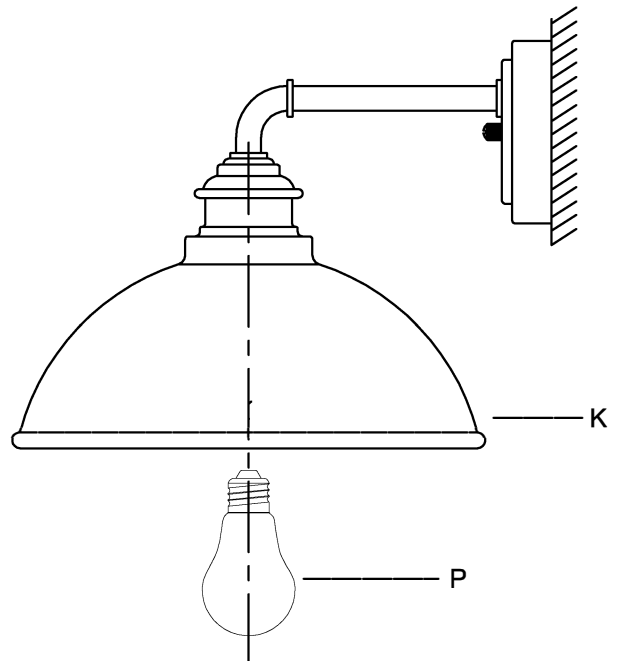

UHP1177

WARNING - If any Special Control Devices are used with this Fixture, Follow the Instructions Carefully to assure full compliance with N.E.C. requirements. If there are any questions, contact a Qualified Electrical Contractor.
WARNING - This product contains chemicals known to the State of California to cause cancer, birth defects and /or other reproductive harm. Thoroughly wash hands after installing, handling, cleaning, or otherwise touching this product.
CAUTION - All glass is fragile, use care when handling Glass component(s) and or Lamp(s).

CANOPY MOUNTING & WIRE CONNECTION ASSEMBLY STEPS:

1. D,E → A
2. Q → D
3. B,A → C
4. F → G
5. H,J → D
6. K → H

FIXTURE ASSEMBLY STEPS:

1. P → K

UHP1173

UHP1178

B, C, G & P
 (NOT FURNISHED)
 (NO INCLUIDA)
 (NON FOURNIE)