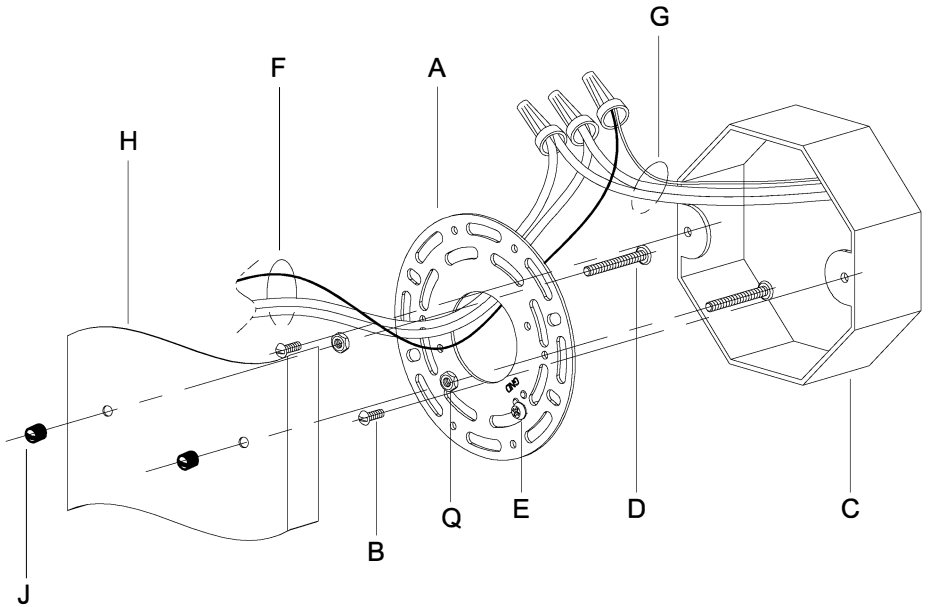

UHP1177

WARNING - If any Special Control Devices are used with this Fixture, Follow the Instructions Carefully to assure full compliance with N.E.C. requirements. If there are any questions, contact a Qualified Electrical Contractor.
WARNING - This product contains chemicals known to the State of California to cause cancer, birth defects and /or other reproductive harm. Thoroughly wash hands after installing, handling, cleaning, or otherwise touching this product.
CAUTION - All glass is fragile, use care when handling Glass component(s) and or Lamp(s).

CANOPY MOUNTING & WIRE CONNECTION ASSEMBLY STEPS:

1. D,E → A
2. Q → D
3. B,A → C
4. F → G
5. H,J → D
6. K → H

FIXTURE ASSEMBLY STEPS:

1. P → K

UHP1173

UHP1178

B, C, G & P
 (NOT FURNISHED)
 (NO INCLUIDA)
 (NON FOURNIE)