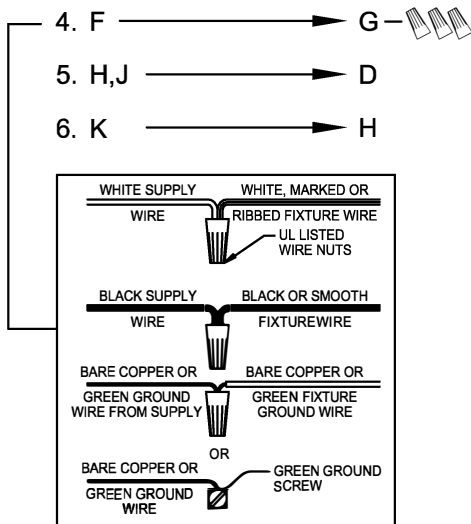

UHP1177

WARNING - If any Special Control Devices are used with this Fixture, Follow the Instructions Carefully to assure full compliance with N.E.C. requirements. If there are any questions, contact a Qualified Electrical Contractor.
WARNING - This product contains chemicals known to the State of California to cause cancer, birth defects and /or other reproductive harm. Thoroughly wash hands after installing, handling, cleaning, or otherwise touching this product.
CAUTION - All glass is fragile, use care when handling Glass component(s) and or Lamp(s).

CANOPY MOUNTING & WIRE CONNECTION ASSEMBLY STEPS:

1. D,E → A
2. Q → D
3. B,A → C
4. F → G
5. H,J → D
6. K → H

FIXTURE ASSEMBLY STEPS:

1. P → K

UHP1173

UHP1178

B, C, G & P
 (NOT FURNISHED)
 (NO INCLUIDA)
 (NON FOURNIE)