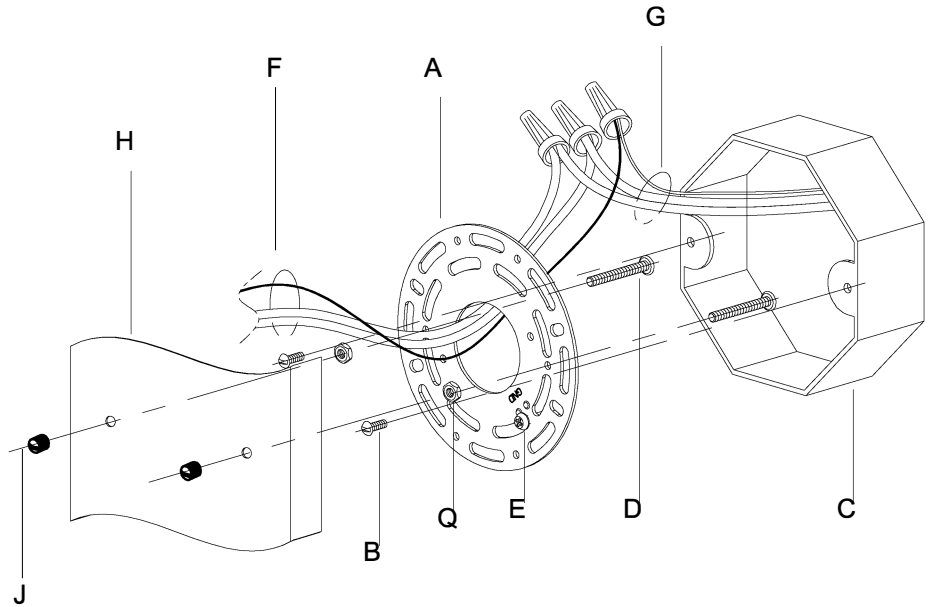

UHP1176

WARNING - If any Special Control Devices are used with this Fixture, Follow the Instructions Carefully to assure full compliance with N.E.C. requirements. If there are any questions, contact a Qualified Electrical Contractor.
WARNING - This product contains chemicals known to the State of California to cause cancer, birth defects and /or other reproductive harm. Thoroughly wash hands after installing, handling, cleaning, or otherwise touching this product.
CAUTION - All glass is fragile, use care when handling Glass component(s) and or Lamp(s).

CANOPY MOUNTING & WIRE CONNECTION ASSEMBLY STEPS:

1. D,E → A
2. Q → D
3. B,A → C
4. F → G
5. H,J → D
6. K → H

FIXTURE ASSEMBLY STEPS:

1. P → K

UHP1173

UHP1178

**B, C, G & P
 (NOT FURNISHED)
 (NO INCLUIDA)
 (NON FOURNIE)**