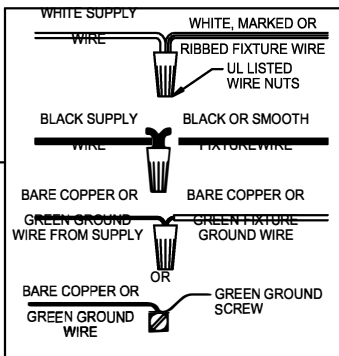

UHP1176

WARNING - If any Special Control Devices are used with this Fixture, Follow the Instructions Carefully to assure full compliance with N.E.C. requirements. If there are any questions, contact a Qualified Electrical Contractor.
WARNING - This product contains chemicals known to the State of California to cause cancer, birth defects and /or other reproductive harm. Thoroughly wash hands after installing, handling, cleaning, or otherwise touching this product.
CAUTION - All glass is fragile, use care when handling Glass component(s) and or Lamp(s).

CANOPY MOUNTING & WIRE CONNECTION ASSEMBLY STEPS:

1. D,E → A
2. Q → D
3. B,A → C
4. F → G
5. H,J → D
6. K → H

FIXTURE ASSEMBLY STEPS:

1. P → K

UHP1173

UHP1178

**B, C, G & P
 (NOT FURNISHED)
 (NO INCLUIDA)
 (NON FOURNIE)**