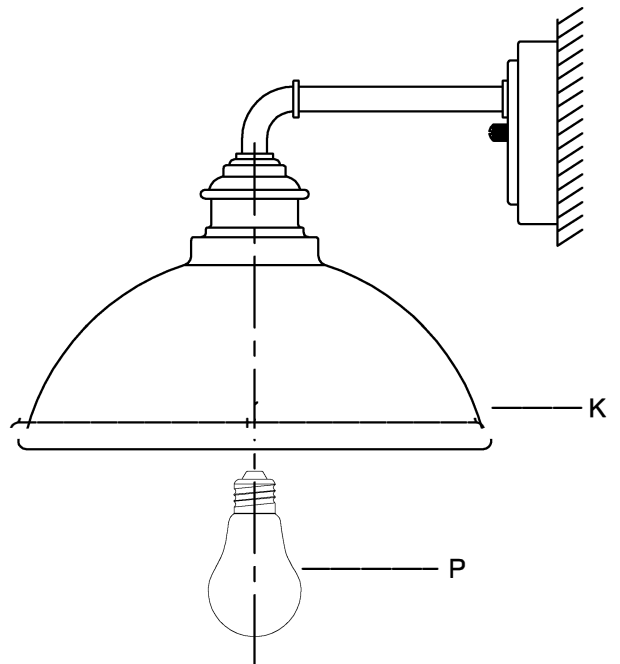

UHP1176

WARNING - If any Special Control Devices are used with this Fixture, Follow the Instructions Carefully to assure full compliance with N.E.C. requirements. If there are any questions, contact a Qualified Electrical Contractor.
WARNING - This product contains chemicals known to the State of California to cause cancer, birth defects and /or other reproductive harm. Thoroughly wash hands after installing, handling, cleaning, or otherwise touching this product.
CAUTION - All glass is fragile, use care when handling Glass component(s) and or Lamp(s).

CANOPY MOUNTING & WIRE CONNECTION ASSEMBLY STEPS:

1. D,E → A
2. Q → D
3. B,A → C
4. F → G
5. H,J → D
6. K → H

FIXTURE ASSEMBLY STEPS:

1. P → K

UHP1173

UHP1178

**B, C, G & P
 (NOT FURNISHED)
 (NO INCLUIDA)
 (NON FOURNIE)**