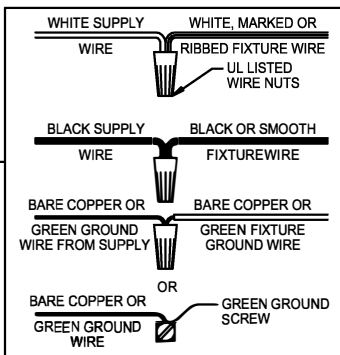

UHP1175

WARNING - If any Special Control Devices are used with this Fixture, Follow the Instructions Carefully to assure full compliance with N.E.C. requirements. If there are any questions, contact a Qualified Electrical Contractor.
WARNING - This product contains chemicals known to the State of California to cause cancer, birth defects and /or other reproductive harm. Thoroughly wash hands after installing, handling, cleaning, or otherwise touching this product.
CAUTION - All glass is fragile, use care when handling Glass component(s) and or Lamp(s).

CANOPY MOUNTING & WIRE CONNECTION ASSEMBLY STEPS:

1. D,E → A
2. Q → D
3. B,A → C
4. F → G
5. H,J → D
6. K → H

FIXTURE ASSEMBLY STEPS:

1. P → K

UHP1173

UHP1178

**B, C, G & P
 (NOT FURNISHED)
 (NO INCLUIDA)
 (NON FOURNIE)**