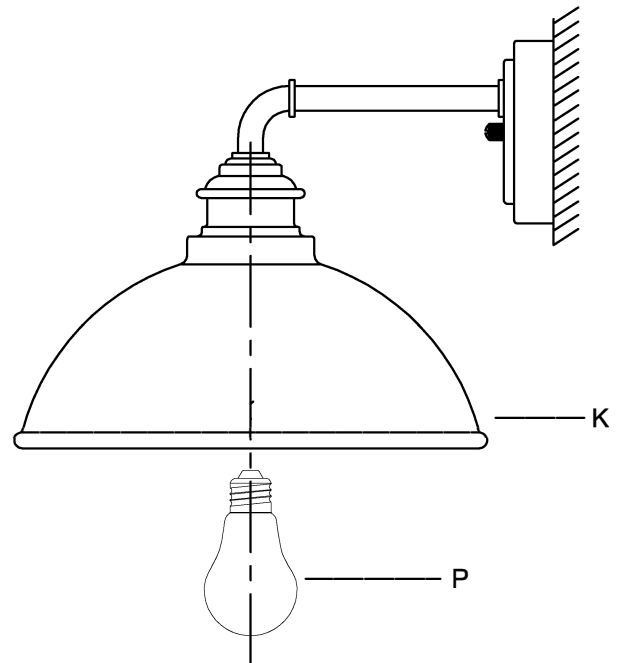

UHP1175

WARNING - If any Special Control Devices are used with this Fixture, Follow the Instructions Carefully to assure full compliance with N.E.C. requirements. If there are any questions, contact a Qualified Electrical Contractor.
WARNING - This product contains chemicals known to the State of California to cause cancer, birth defects and /or other reproductive harm. Thoroughly wash hands after installing, handling, cleaning, or otherwise touching this product.
CAUTION - All glass is fragile, use care when handling Glass component(s) and or Lamp(s).

CANOPY MOUNTING & WIRE CONNECTION ASSEMBLY STEPS:

1. D,E → A
2. Q → D
3. B,A → C
4. F → G
5. H,J → D
6. K → H

FIXTURE ASSEMBLY STEPS:

1. P → K

UHP1173

UHP1178

**B, C, G & P
 (NOT FURNISHED)
 (NO INCLUIDA)
 (NON FOURNIE)**