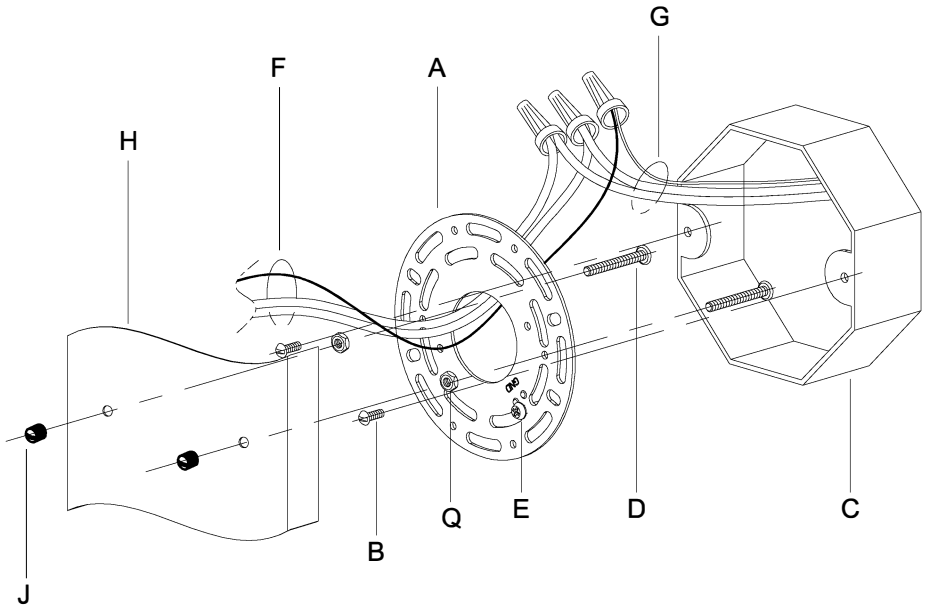

UHP1175

WARNING - If any Special Control Devices are used with this Fixture, Follow the Instructions Carefully to assure full compliance with N.E.C. requirements. If there are any questions, contact a Qualified Electrical Contractor.
WARNING - This product contains chemicals known to the State of California to cause cancer, birth defects and /or other reproductive harm. Thoroughly wash hands after installing, handling, cleaning, or otherwise touching this product.
CAUTION - All glass is fragile, use care when handling Glass component(s) and or Lamp(s).

CANOPY MOUNTING & WIRE CONNECTION ASSEMBLY STEPS:

1. D,E → A
2. Q → D
3. B,A → C
4. F → G
5. H,J → D
6. K → H

FIXTURE ASSEMBLY STEPS:

1. P → K

UHP1173

UHP1178

**B, C, G & P
 (NOT FURNISHED)
 (NO INCLUIDA)
 (NON FOURNIE)**