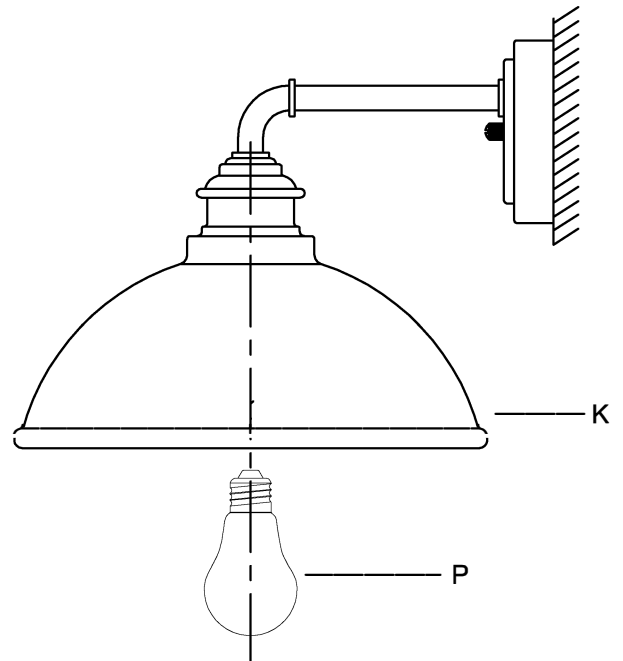

## UHP1174

**WARNING** - If any Special Control Devices are used with this Fixture, Follow the Instructions Carefully to assure full compliance with N.E.C. requirements. If there are any questions, contact a Qualified Electrical Contractor.  
**WARNING** - This product contains chemicals known to the State of California to cause cancer, birth defects and /or other reproductive harm. Thoroughly wash hands after installing, handling, cleaning, or otherwise touching this product.  
**CAUTION** - All glass is fragile, use care when handling Glass component(s) and or Lamp(s).

### CANOPY MOUNTING & WIRE CONNECTION ASSEMBLY STEPS:

1. D,E → A
2. Q → D
3. B,A → C
4. F → G
5. H,J → D
6. K → H

### FIXTURE ASSEMBLY STEPS:

1. P → K

UHP1173

UHP1178

**B, C, G & P  
 (NOT FURNISHED)  
 (NO INCLUIDA)  
 (NON FOURNIE)**