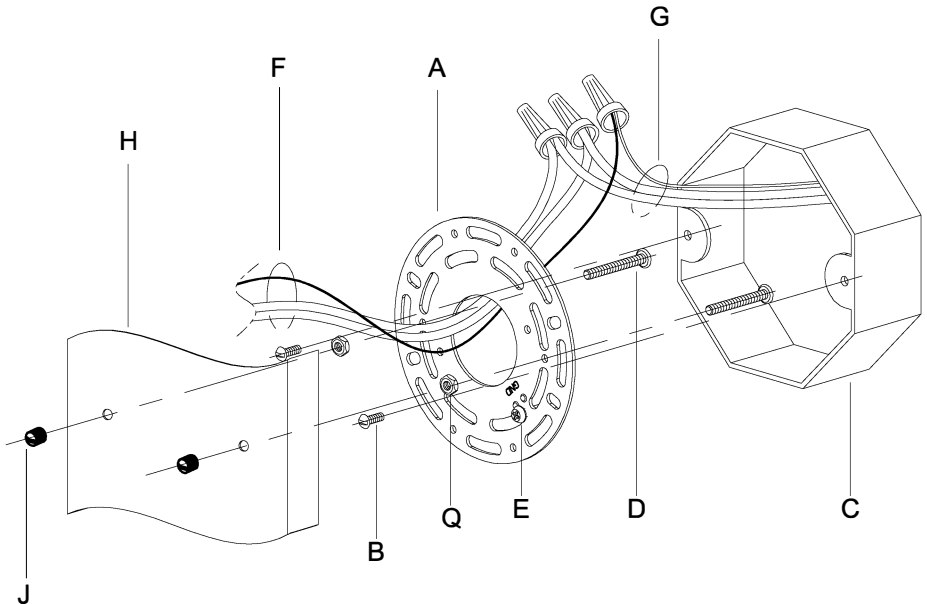

## UHP1174

**WARNING** - If any Special Control Devices are used with this Fixture, Follow the Instructions Carefully to assure full compliance with N.E.C. requirements. If there are any questions, contact a Qualified Electrical Contractor.  
**WARNING** - This product contains chemicals known to the State of California to cause cancer, birth defects and /or other reproductive harm. Thoroughly wash hands after installing, handling, cleaning, or otherwise touching this product.  
**CAUTION** - All glass is fragile, use care when handling Glass component(s) and or Lamp(s).

### CANOPY MOUNTING & WIRE CONNECTION ASSEMBLY STEPS:

1. D,E → A
2. Q → D
3. B,A → C
4. F → G
5. H,J → D
6. K → H

### FIXTURE ASSEMBLY STEPS:

1. P → K

UHP1173

UHP1178

**B, C, G & P  
 (NOT FURNISHED)  
 (NO INCLUIDA)  
 (NON FOURNIE)**