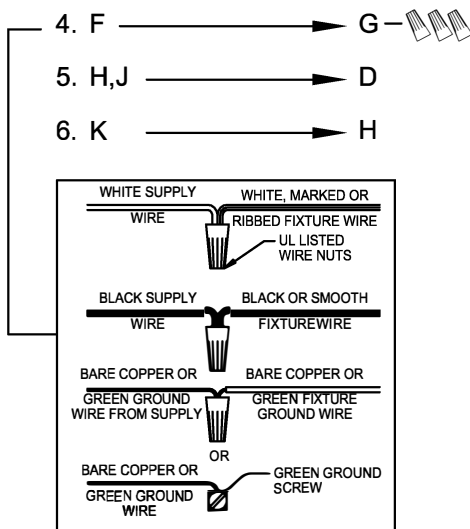

## UHP1174

**WARNING** - If any Special Control Devices are used with this Fixture, Follow the Instructions Carefully to assure full compliance with N.E.C. requirements. If there are any questions, contact a Qualified Electrical Contractor.  
**WARNING** - This product contains chemicals known to the State of California to cause cancer, birth defects and /or other reproductive harm. Thoroughly wash hands after installing, handling, cleaning, or otherwise touching this product.  
**CAUTION** - All glass is fragile, use care when handling Glass component(s) and or Lamp(s).

### CANOPY MOUNTING & WIRE CONNECTION ASSEMBLY STEPS:

1. D,E → A
2. Q → D
3. B,A → C
4. F → G
5. H,J → D
6. K → H

### FIXTURE ASSEMBLY STEPS:

1. P → K

UHP1173

UHP1178

**B, C, G & P  
 (NOT FURNISHED)  
 (NO INCLUIDA)  
 (NON FOURNIE)**