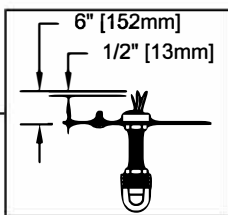

UHP1171

WARNING - If any Special Control Devices are used with this Fixture, Follow the Instructions Carefully to assure full compliance with N.E.C. requirements. If there are any questions, contact a Qualified Electrical Contractor.
WARNING - This product contains chemicals known to the State of California to cause cancer, birth defects and /or other reproductive harm. Thoroughly wash hands after installing, handling, cleaning, or otherwise touching this product.
CAUTION - All glass is fragile, use care when handling Glass component(s) and or Lamp(s).

CANOPY MOUNTING & WIRE CONNECTION ASSEMBLY STEPS:

1. D,E → A
2. Q → D
3. B,A → C
4. F → L
5. F → H,L
6. F → G 
7. H → L
8. H,J → D
9. P → L

ADJUST HEIGHT WITH "D"
N  → A (TO LOCK)
AJUSTA LA ALTURA CON "D"
N  → A (APRETAR)
RÉGLEZ LA HAUTEUR AVEC "D"
N  → A (À VERROUILLER)