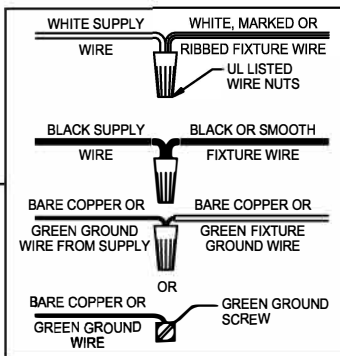

UHP1171

WARNING - If any Special Control Devices are used with this Fixture, Follow the Instructions Carefully to assure full compliance with N.E.C. requirements. If there are any questions, contact a Qualified Electrical Contractor.
WARNING - This product contains chemicals known to the State of California to cause cancer, birth defects and /or other reproductive harm. Thoroughly wash hands after installing, handling, cleaning, or otherwise touching this product.
CAUTION - All glass is fragile, use care when handling Glass component(s) and or Lamp(s).

CANOPY MOUNTING & WIRE CONNECTION ASSEMBLY STEPS:

1. D,E → A
2. Q → D
3. B,A → C
4. F → L
5. F → H,L
6. F → G 
7. H → L
8. H,J → D
9. P → L

ADJUST HEIGHT WITH "D"
N  → A (TO LOCK)
AJUSTA LA ALTURA CON "D"
N  → A (APRETAR)
RÉGLEZ LA HAUTEUR AVEC "D"
N  → A (À VERROUILLER)