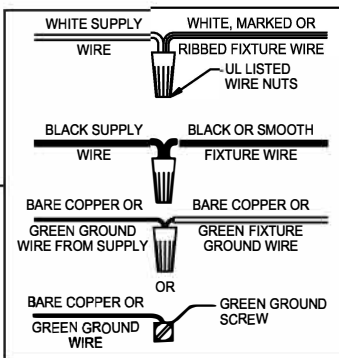

## UHP1170

**WARNING** - If any Special Control Devices are used with this Fixture, Follow the Instructions Carefully to assure full compliance with N.E.C. requirements. If there are any questions, contact a Qualified Electrical Contractor.  
**WARNING** - This product contains chemicals known to the State of California to cause cancer, birth defects and /or other reproductive harm. Thoroughly wash hands after installing, handling, cleaning, or otherwise touching this product.  
**CAUTION** - All glass is fragile, use care when handling Glass component(s) and or Lamp(s).

\*\*\*\*\*  
**CANOPY MOUNTING & WIRE CONNECTION ASSEMBLY STEPS:**

1. D,E → A
2. Q → D
3. B,A → C
4. F → L
5. F → H,L
6. F → G 
7. H → L
8. H,J → D
9. P → L

ADJUST HEIGHT WITH "D"
N  → A (TO LOCK)
AJUSTA LA ALTURA CON "D"
N  → A (APRETAR)
RÉGLEZ LA HAUTEUR AVEC "D"
N  → A (À VERROUILLER)