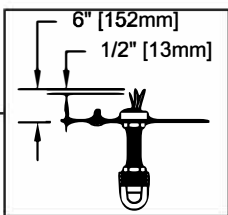

## UHP1170

**WARNING** - If any Special Control Devices are used with this Fixture, Follow the Instructions Carefully to assure full compliance with N.E.C. requirements. If there are any questions, contact a Qualified Electrical Contractor.  
**WARNING** - This product contains chemicals known to the State of California to cause cancer, birth defects and /or other reproductive harm. Thoroughly wash hands after installing, handling, cleaning, or otherwise touching this product.  
**CAUTION** - All glass is fragile, use care when handling Glass component(s) and or Lamp(s).

\*\*\*\*\*  
**CANOPY MOUNTING & WIRE CONNECTION ASSEMBLY STEPS:**

1. D,E → A
2. Q → D
3. B,A → C
4. F → L
5. F → H,L
6. F → G 
7. H → L
8. H,J → D
9. P → L

ADJUST HEIGHT WITH "D"
N  → A (TO LOCK)
AJUSTA LA ALTURA CON "D"
N  → A (APRETAR)
RÉGLEZ LA HAUTEUR AVEC "D"
N  → A (À VERROUILLER)