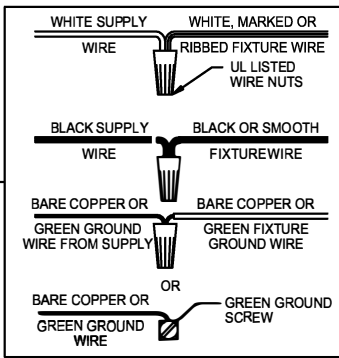

UHP1152

WARNING - If any Special Control Devices are used with this Fixture, Follow the Instructions Carefully to assure full compliance with N.E.C. requirements. If there are any questions, contact a Qualified Electrical Contractor.
WARNING - This product contains chemicals known to the State of California to cause cancer, birth defects and /or other reproductive harm. Thoroughly wash hands after installing, handling, cleaning, or otherwise touching this product.
CAUTION - All glass is fragile, use care when handling Glass component(s) and or Lamp(s).

CANOPY MOUNTING & WIRE CONNECTION ASSEMBLY STEPS:

1. D,E → A
2. K → D
3. B,A → C
4. F → G 
5. H,J → D

FIXTURE ASSEMBLY STEPS:

1. M → L

**B, C, G & M
 (NOT FURNISHED)
 (NO INCLUIDA)
 (NON FOURNIE)**

UHP1150