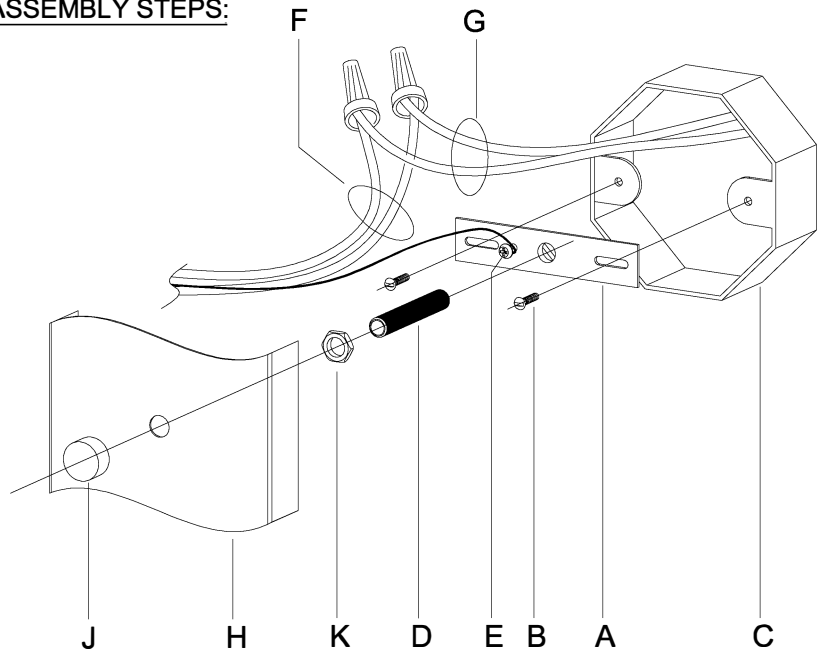

UHP1152

WARNING - If any Special Control Devices are used with this Fixture, Follow the Instructions Carefully to assure full compliance with N.E.C. requirements. If there are any questions, contact a Qualified Electrical Contractor.
WARNING - This product contains chemicals known to the State of California to cause cancer, birth defects and /or other reproductive harm. Thoroughly wash hands after installing, handling, cleaning, or otherwise touching this product.
CAUTION - All glass is fragile, use care when handling Glass component(s) and or Lamp(s).

CANOPY MOUNTING & WIRE CONNECTION ASSEMBLY STEPS:

1. D,E → A
2. K → D
3. B,A → C
4. F → G 
5. H,J → D

FIXTURE ASSEMBLY STEPS:

1. M → L

**B, C, G & M
 (NOT FURNISHED)
 (NO INCLUIDA)
 (NON FOURNIE)**

UHP1150